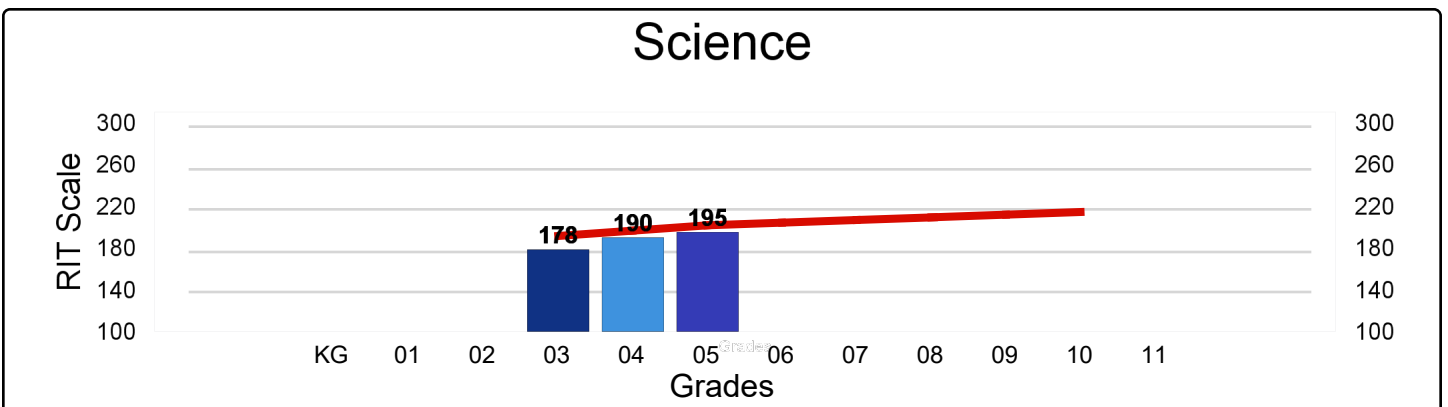

Carleton Elementary School

M-Step 2016-17 Proficiency

Carleton Elementary School

NWEA MAP Spring 2017 - Average RIT Score

National Norm 

Carleton Elementary School

Percentage of Student Meeting Growth Expectation Targets