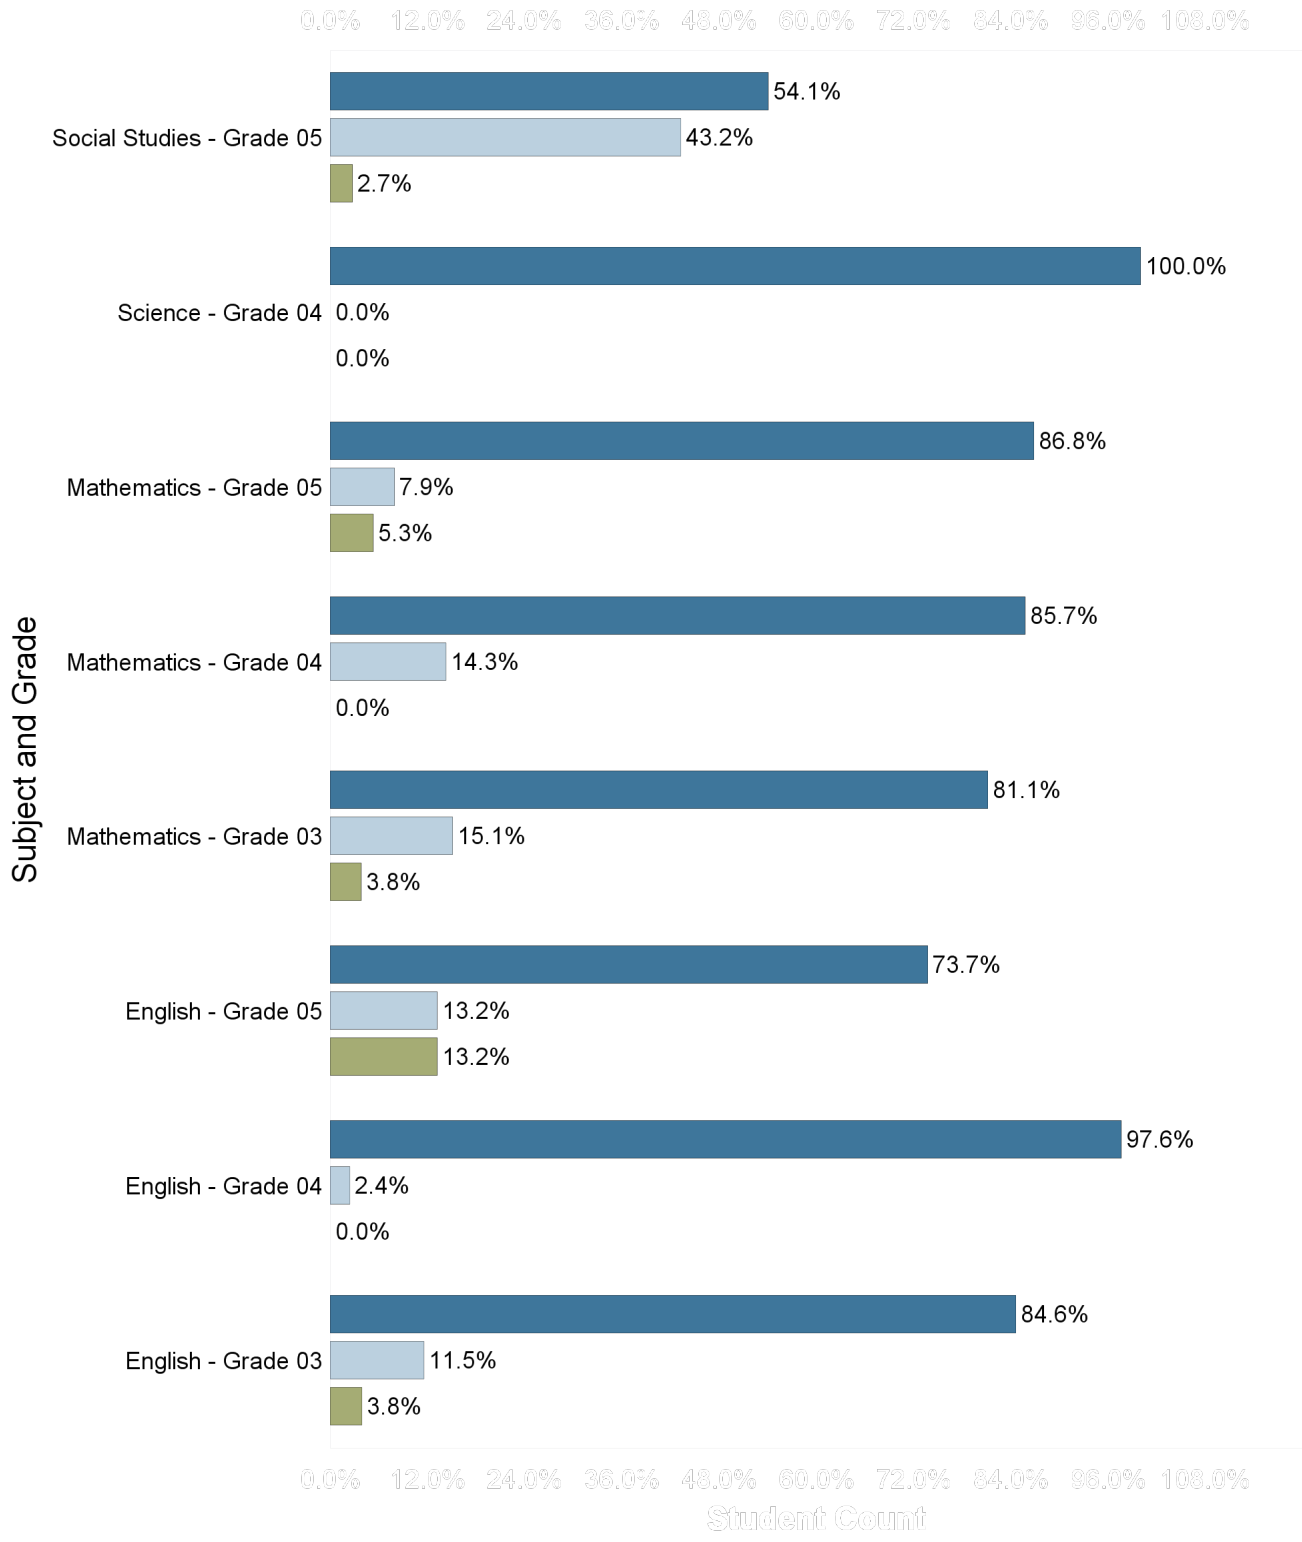

Carleton Elementary School

M-Step 2016-17 Proficiency

Carleton Elementary School

NWEA MAP Spring 2017 - Average RIT Score

National Norm 

Carleton Elementary School

Percentage of Student Meeting Growth Expectation Targets