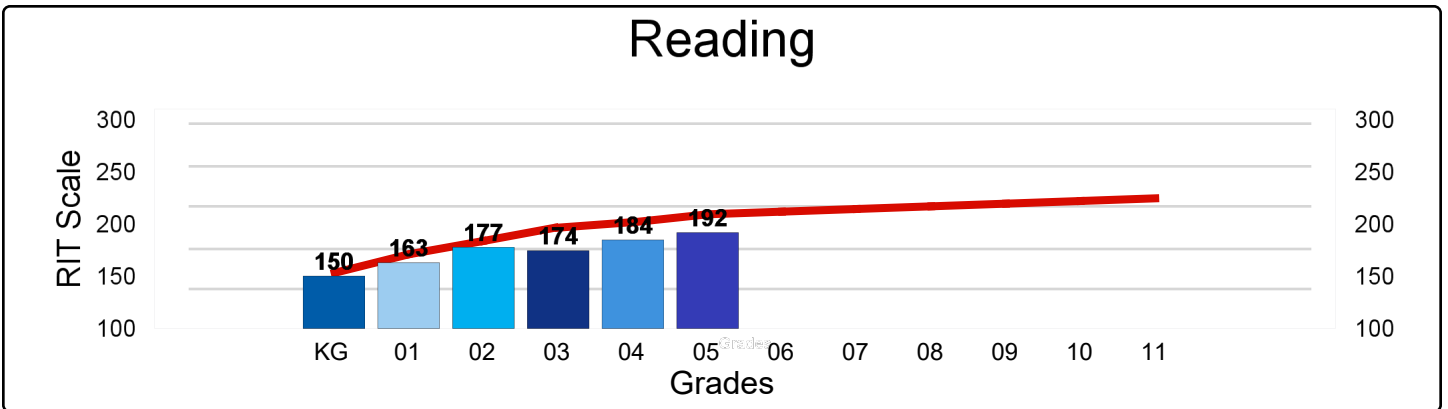

Carleton Elementary School

M-Step 2016-17 Proficiency

Carleton Elementary School

NWEA MAP Spring 2017 - Average RIT Score

National Norm 

Carleton Elementary School

Percentage of Student Meeting Growth Expectation Targets