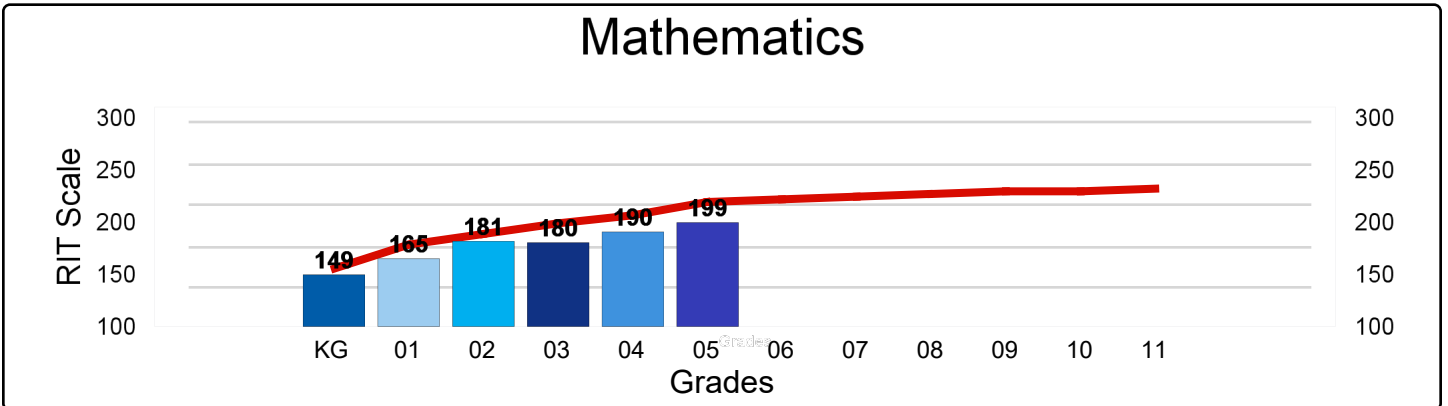

Carleton Elementary School

M-Step 2016-17 Proficiency

Carleton Elementary School

NWEA MAP Spring 2017 - Average RIT Score

National Norm 

Carleton Elementary School

Percentage of Student Meeting Growth Expectation Targets