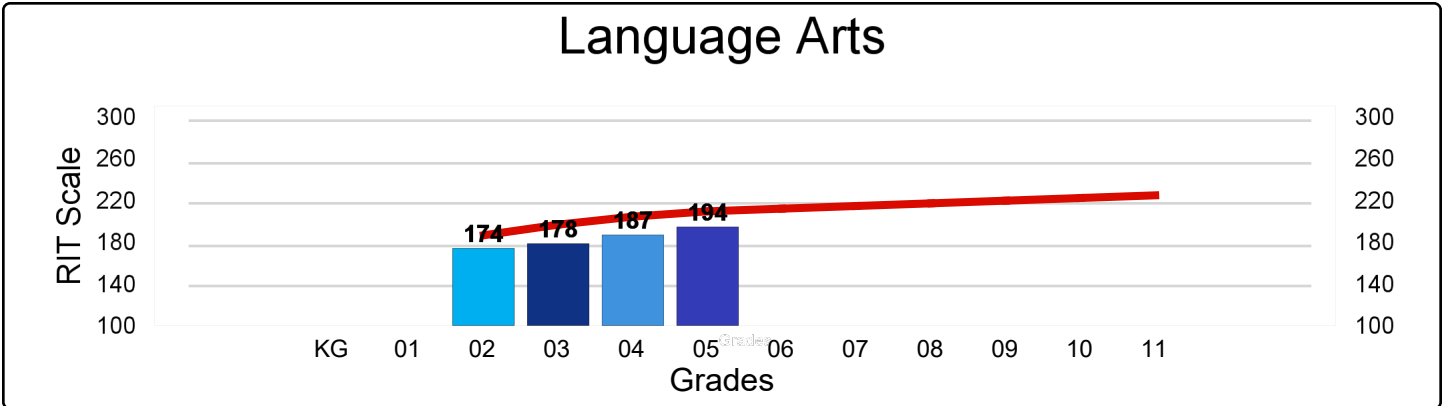

Carleton Elementary School

M-Step 2016-17 Proficiency

Carleton Elementary School

NWEA MAP Spring 2017 - Average RIT Score

National Norm 

Carleton Elementary School

Percentage of Student Meeting Growth Expectation Targets