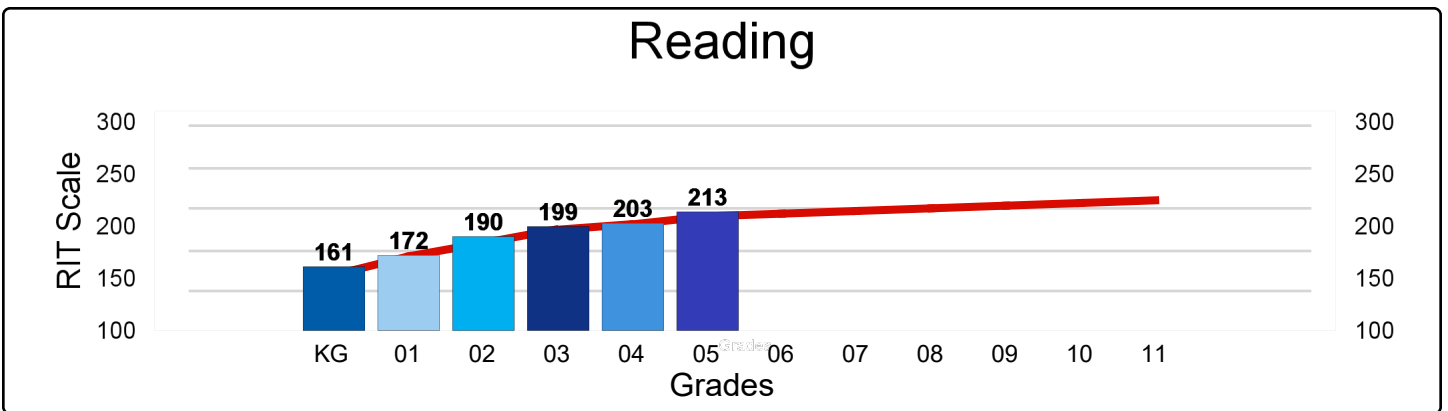

Chrysler Elementary School

M-Step 2016-17 Proficiency

Chrysler Elementary School

NWEA MAP Spring 2017 - Average RIT Score

National Norm 

Chrysler Elementary School

Percentage of Student Meeting Growth Expectation Targets