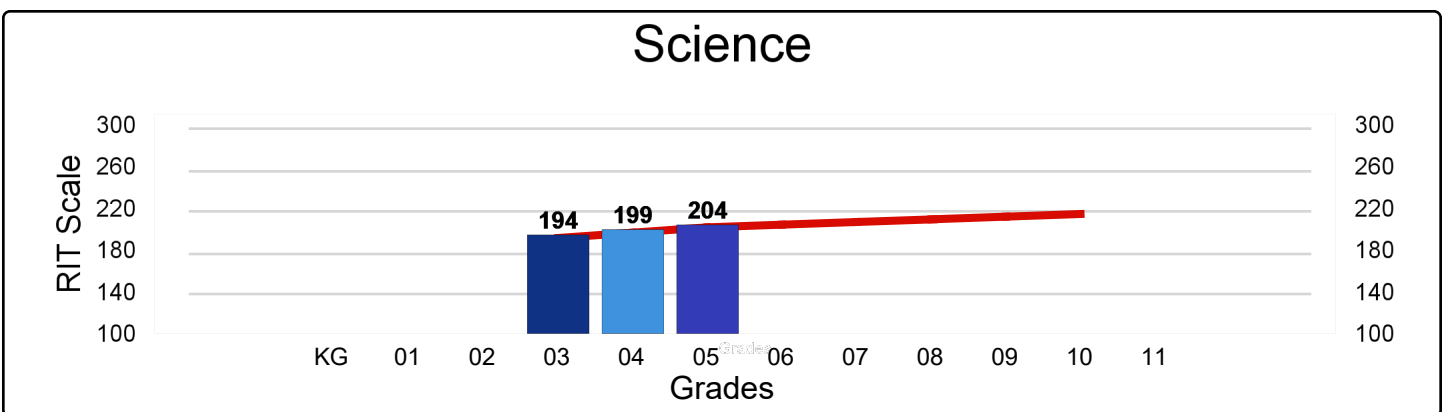

Chrysler Elementary School

M-Step 2016-17 Proficiency

Chrysler Elementary School

NWEA MAP Spring 2017 - Average RIT Score

National Norm 

Chrysler Elementary School

Percentage of Student Meeting Growth Expectation Targets