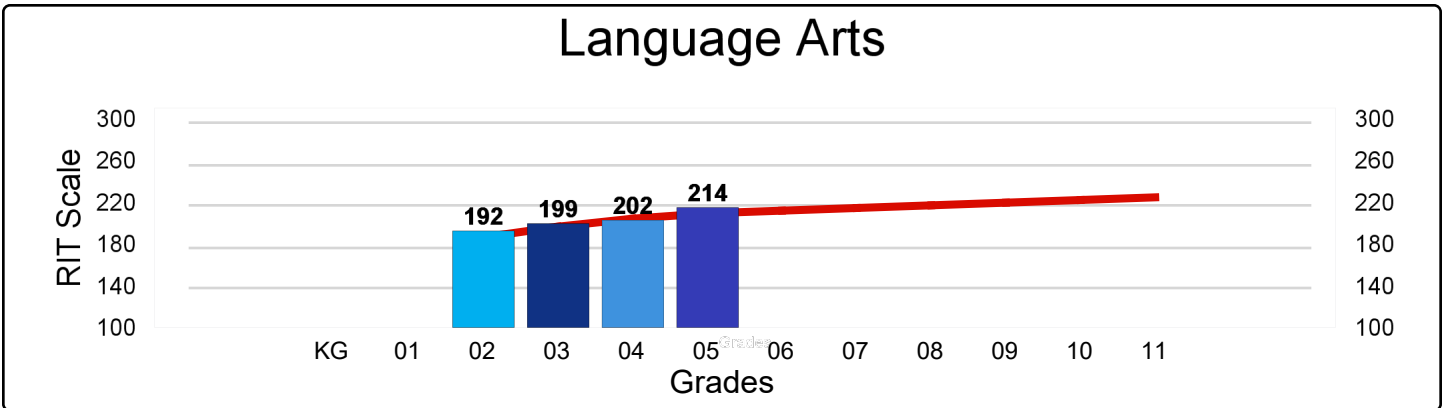

Chrysler Elementary School

M-Step 2016-17 Proficiency

Chrysler Elementary School

NWEA MAP Spring 2017 - Average RIT Score

National Norm 

Chrysler Elementary School

Percentage of Student Meeting Growth Expectation Targets