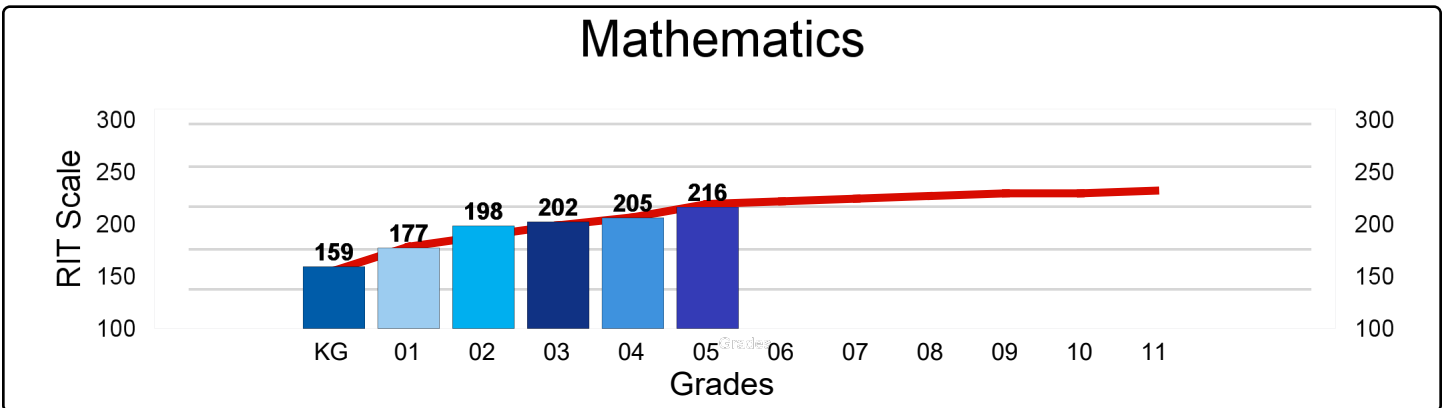

Chrysler Elementary School

M-Step 2016-17 Proficiency

Chrysler Elementary School

NWEA MAP Spring 2017 - Average RIT Score

National Norm 

Chrysler Elementary School

Percentage of Student Meeting Growth Expectation Targets