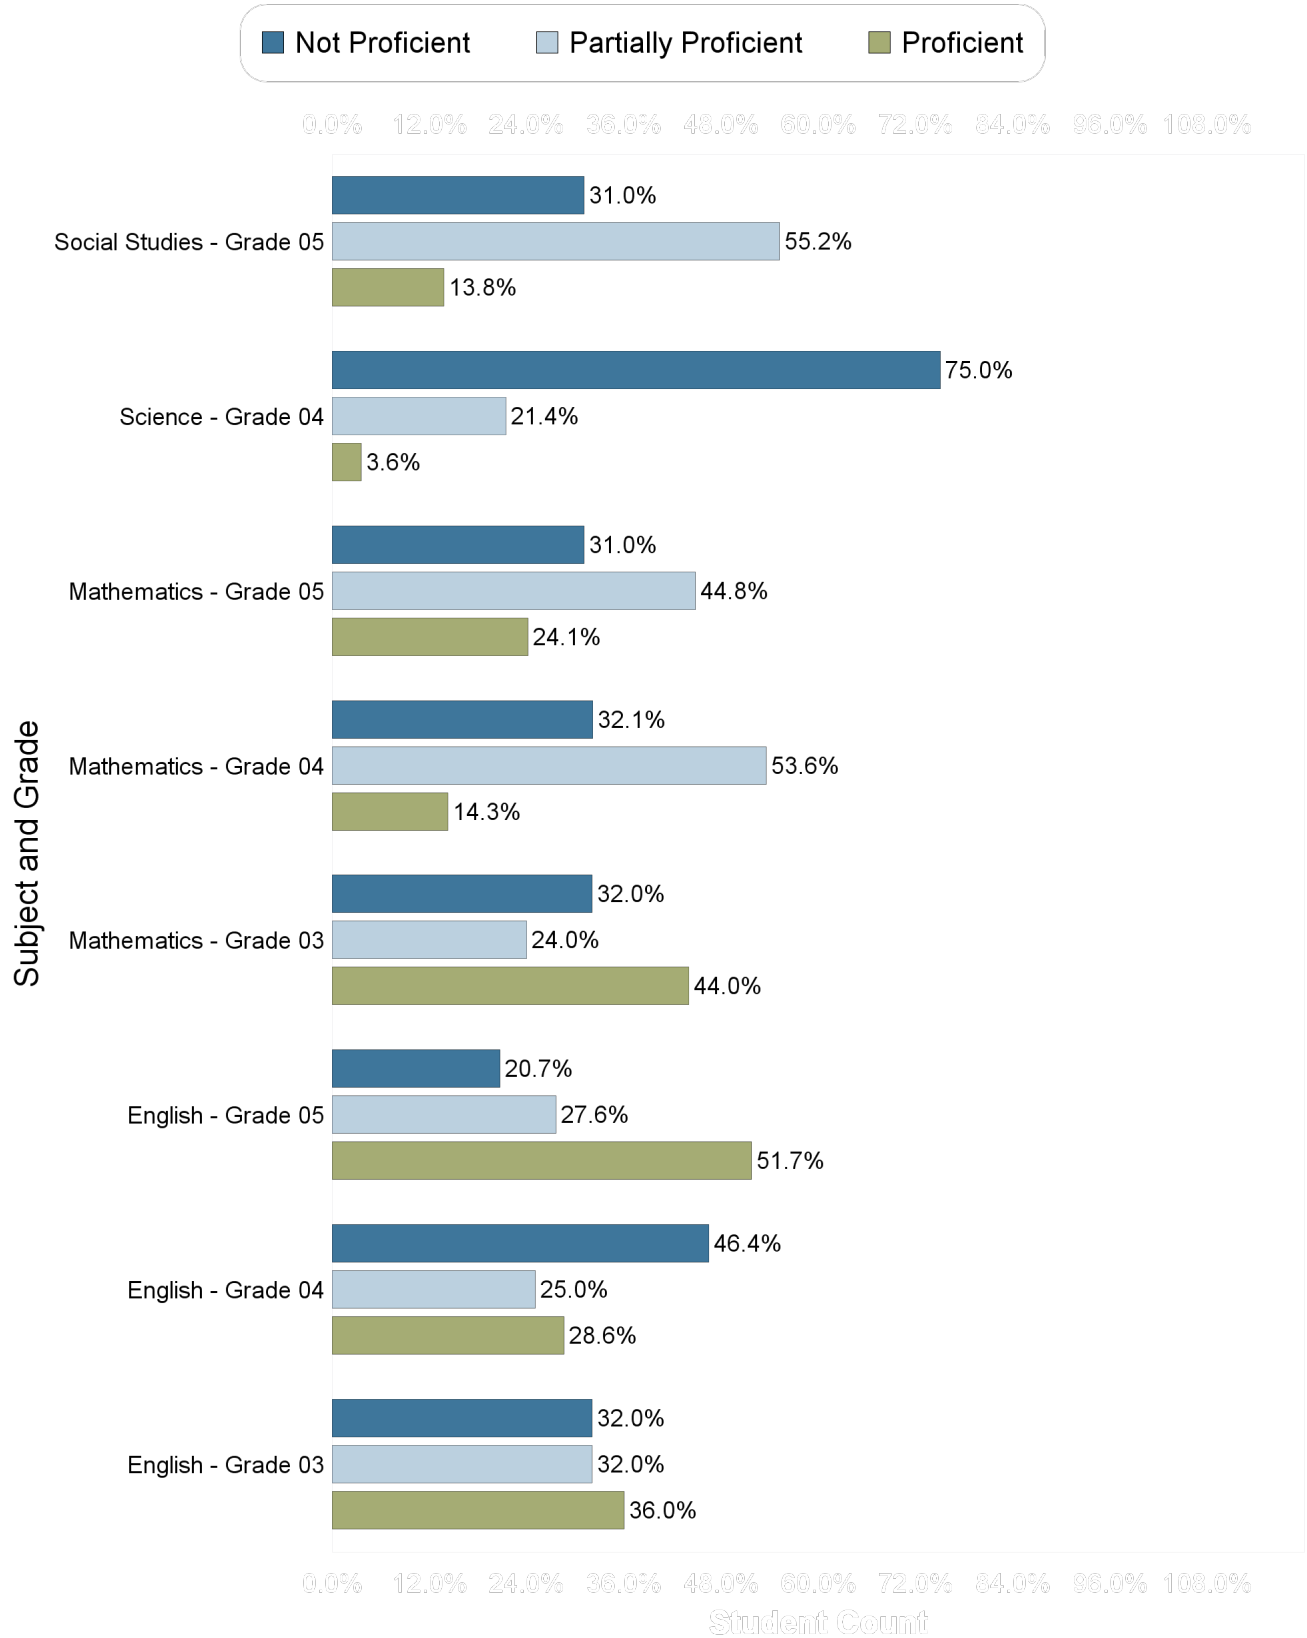

Chrysler Elementary School

M-Step 2016-17 Proficiency

Chrysler Elementary School

NWEA MAP Spring 2017 - Average RIT Score

National Norm 

Chrysler Elementary School

Percentage of Student Meeting Growth Expectation Targets