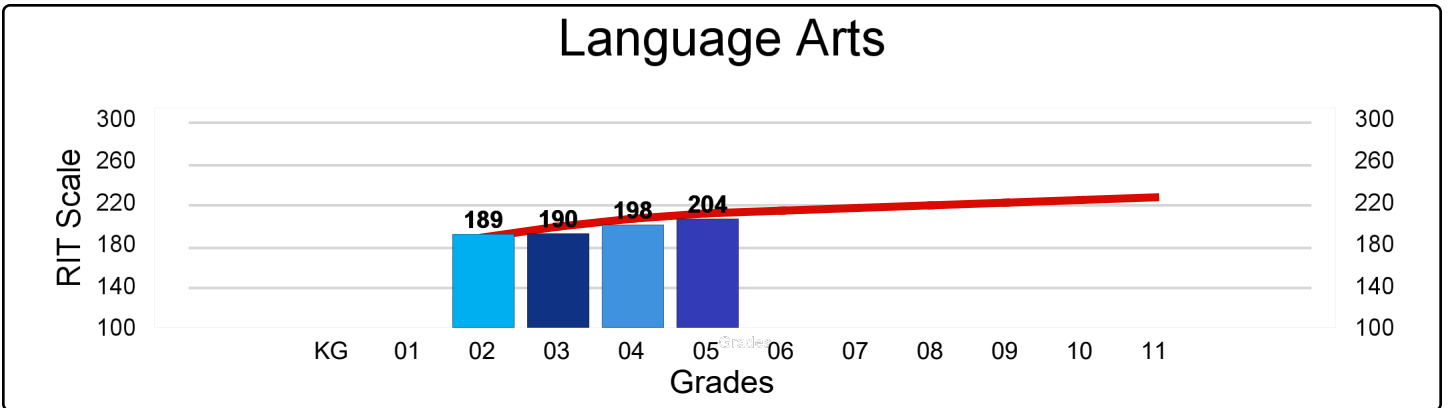

Harms Elementary School

M-Step 2016-17 Proficiency

Harms Elementary School

NWEA MAP Spring 2017 - Average RIT Score

National Norm 

Harms Elementary School

Percentage of Student Meeting Growth Expectation Targets