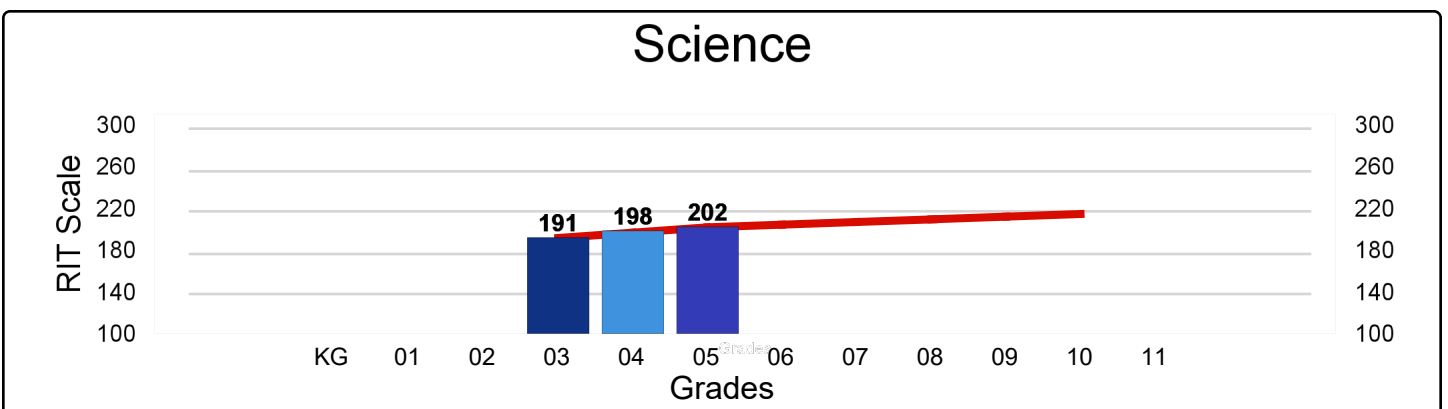

Harms Elementary School

M-Step 2016-17 Proficiency

Harms Elementary School

NWEA MAP Spring 2017 - Average RIT Score

National Norm 

Harms Elementary School

Percentage of Student Meeting Growth Expectation Targets