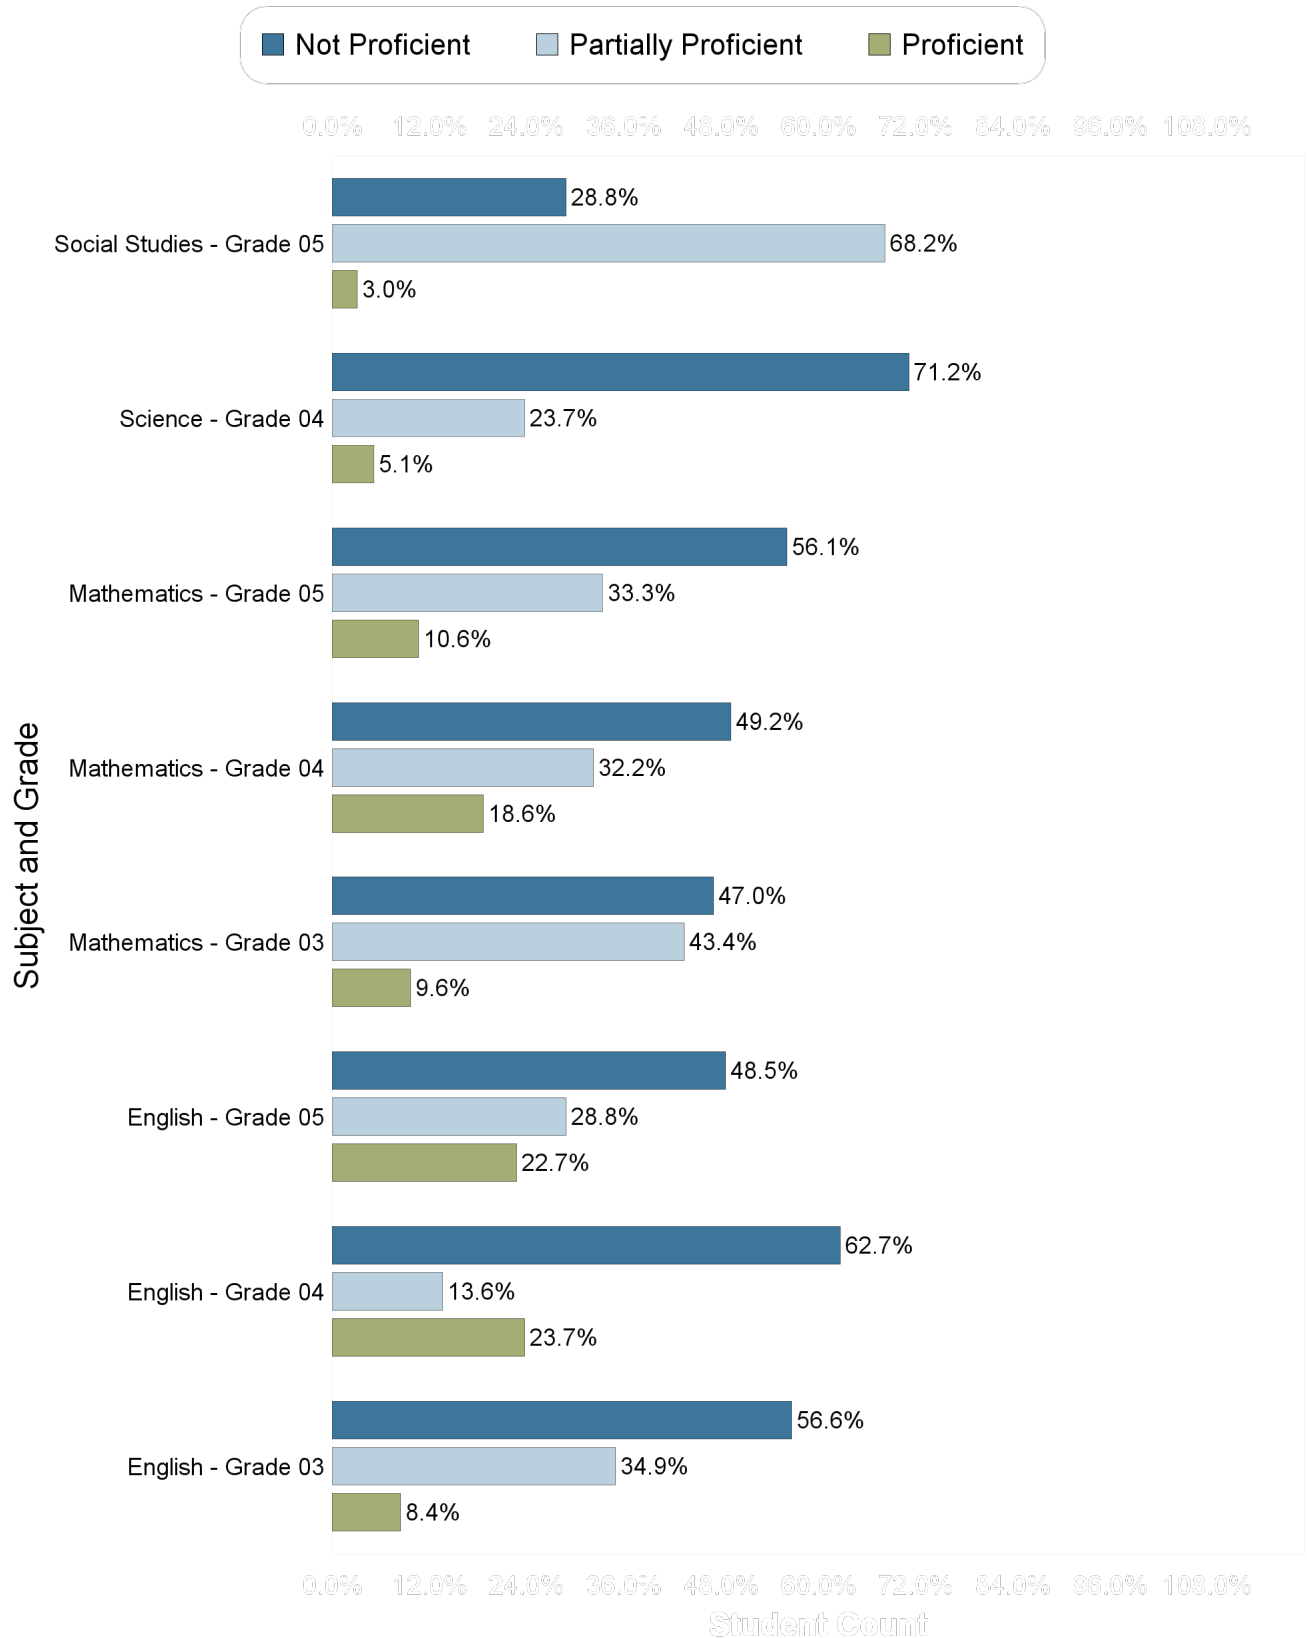

Harms Elementary School

M-Step 2016-17 Proficiency

Harms Elementary School

NWEA MAP Spring 2017 - Average RIT Score

National Norm 

Harms Elementary School

Percentage of Student Meeting Growth Expectation Targets