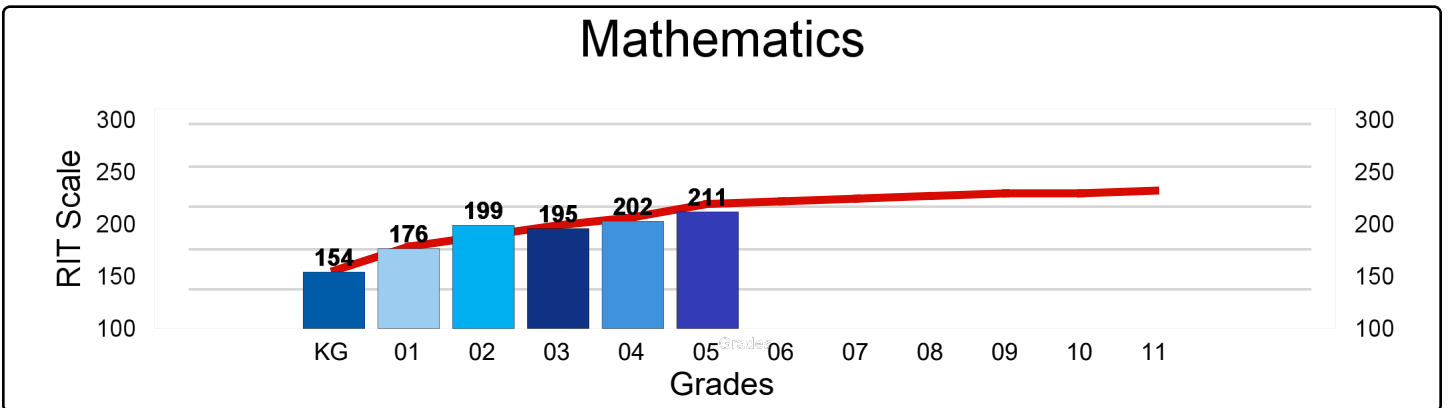

Harms Elementary School

M-Step 2016-17 Proficiency

Harms Elementary School

NWEA MAP Spring 2017 - Average RIT Score

National Norm 

Harms Elementary School

Percentage of Student Meeting Growth Expectation Targets