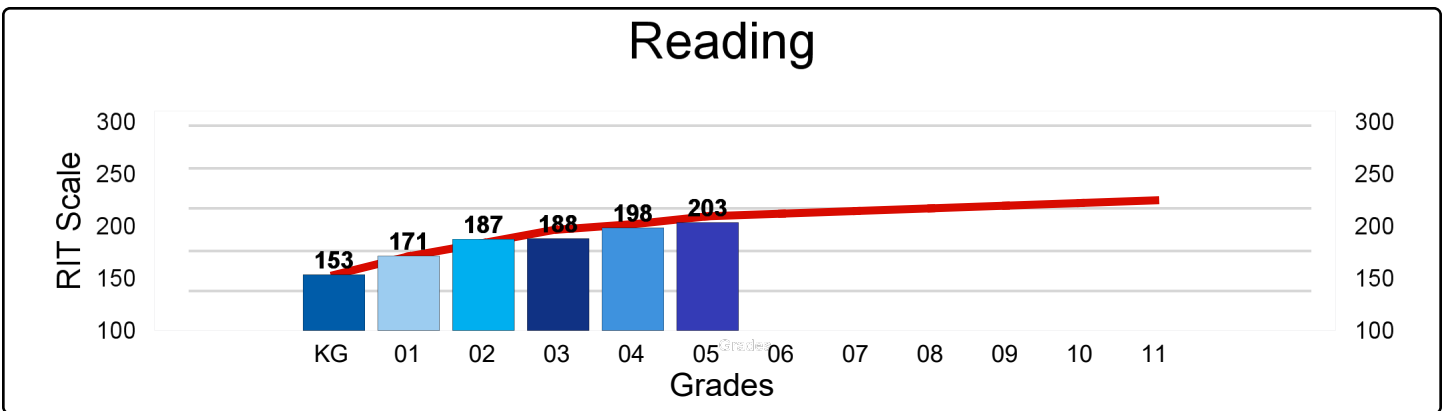

Harms Elementary School

M-Step 2016-17 Proficiency

Harms Elementary School

NWEA MAP Spring 2017 - Average RIT Score

National Norm 

Harms Elementary School

Percentage of Student Meeting Growth Expectation Targets