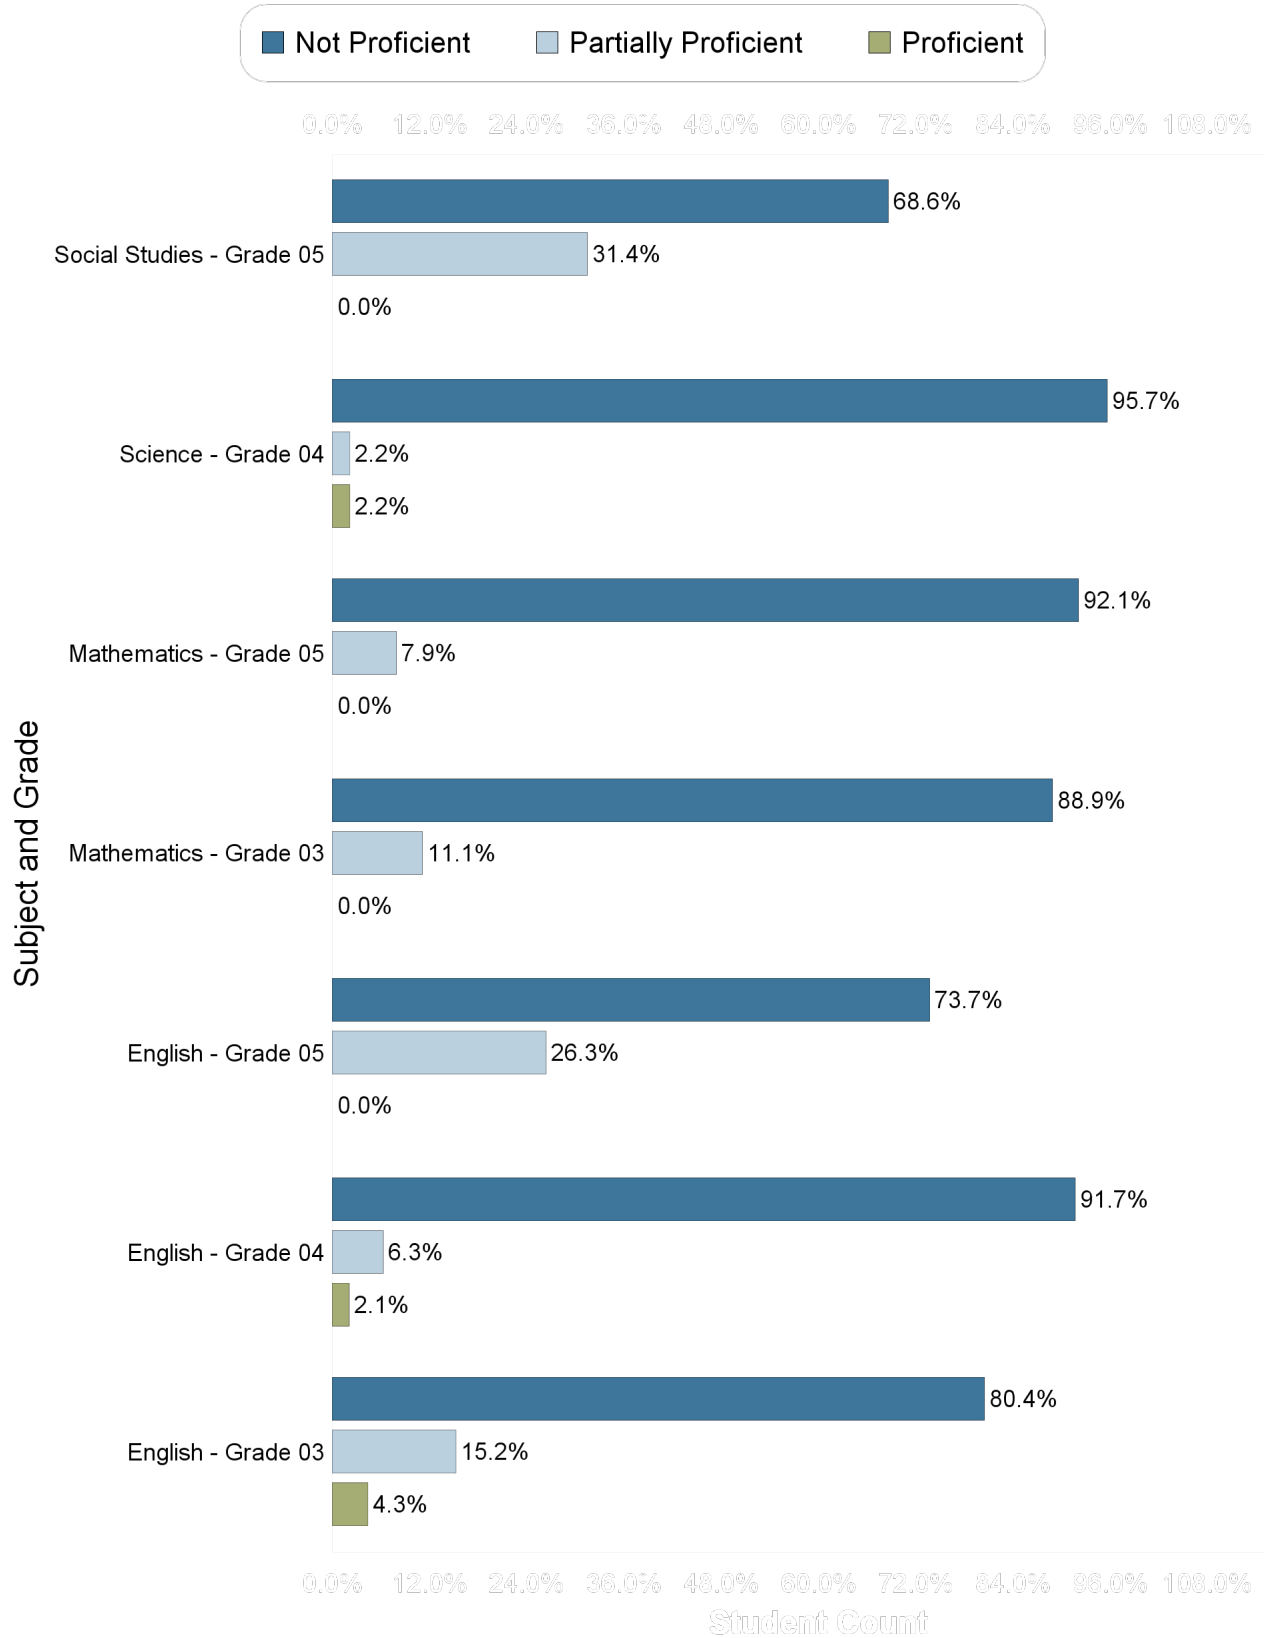

Mann Elementary School

M-Step 2016-17 Proficiency

Mann Elementary School

NWEA MAP Spring 2017 - Average RIT Score

National Norm 

Mann Elementary School

Percentage of Student Meeting Growth Expectation Targets