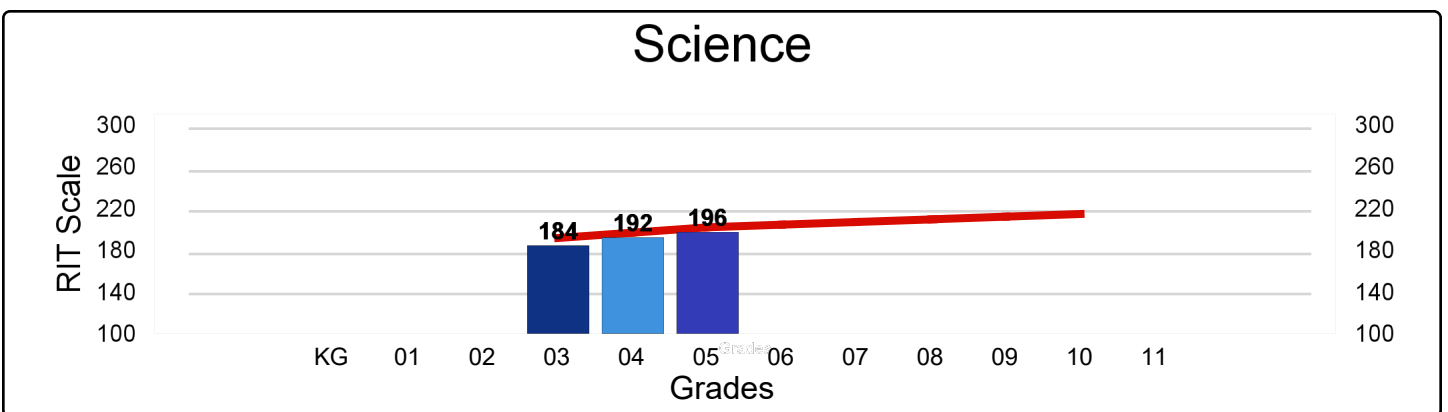

Mann Elementary School

M-Step 2016-17 Proficiency

Mann Elementary School

NWEA MAP Spring 2017 - Average RIT Score

National Norm 

Mann Elementary School

Percentage of Student Meeting Growth Expectation Targets