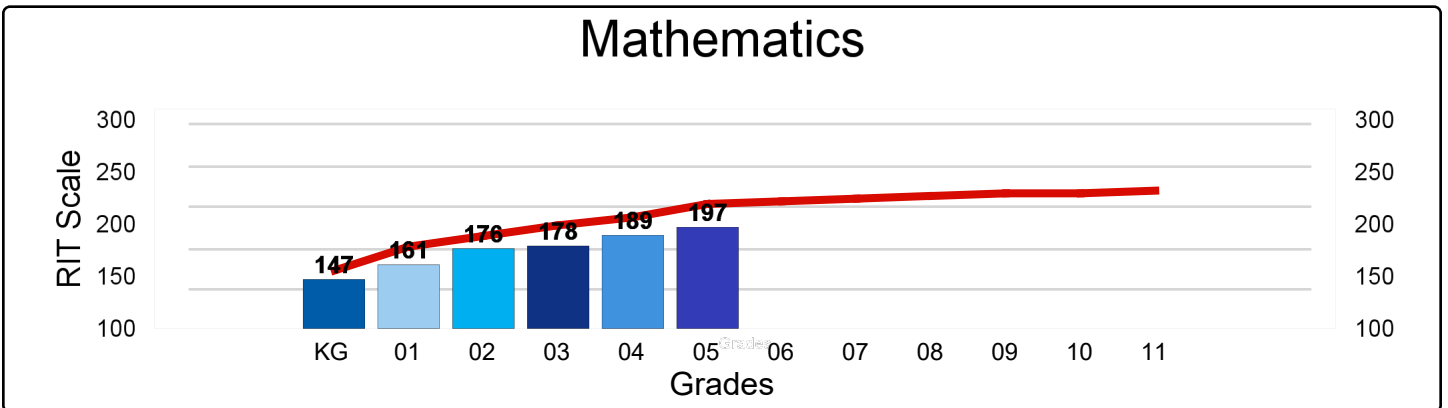

Mann Elementary School

M-Step 2016-17 Proficiency

Mann Elementary School

NWEA MAP Spring 2017 - Average RIT Score

National Norm 

Mann Elementary School

Percentage of Student Meeting Growth Expectation Targets