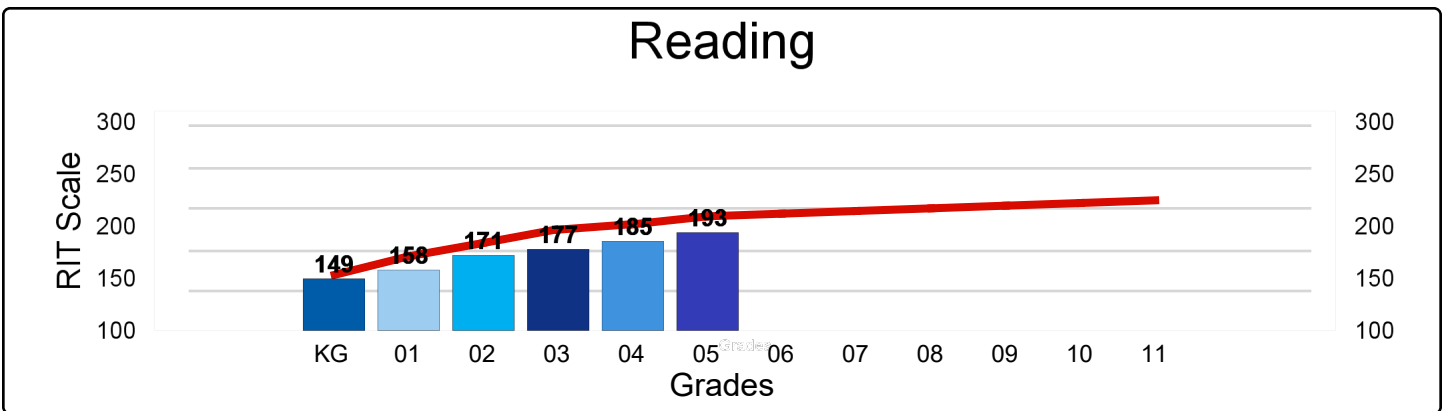

Mann Elementary School

M-Step 2016-17 Proficiency

Mann Elementary School

NWEA MAP Spring 2017 - Average RIT Score

National Norm 

Mann Elementary School

Percentage of Student Meeting Growth Expectation Targets