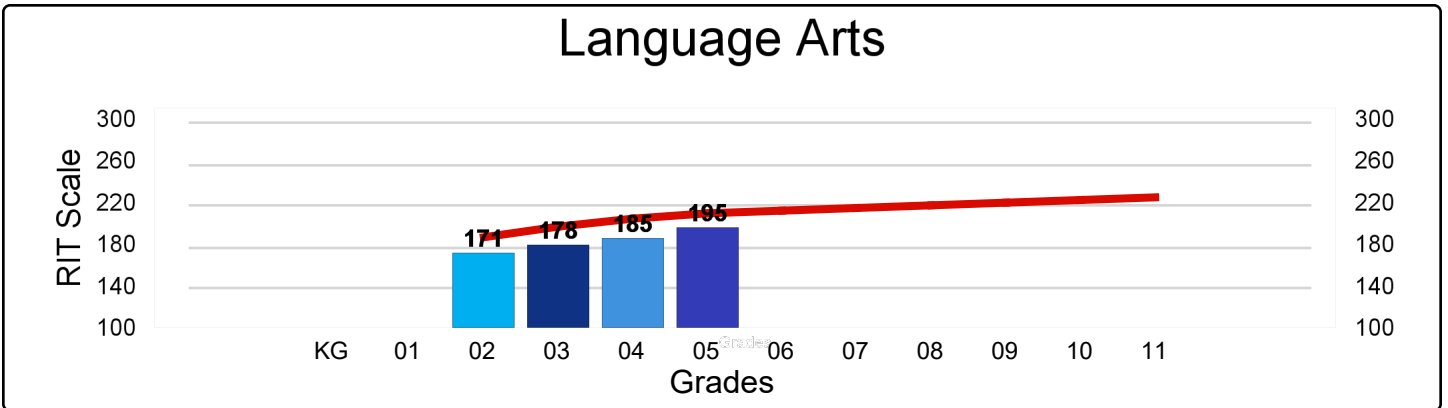

Mann Elementary School

M-Step 2016-17 Proficiency

Mann Elementary School

NWEA MAP Spring 2017 - Average RIT Score

National Norm 

Mann Elementary School

Percentage of Student Meeting Growth Expectation Targets