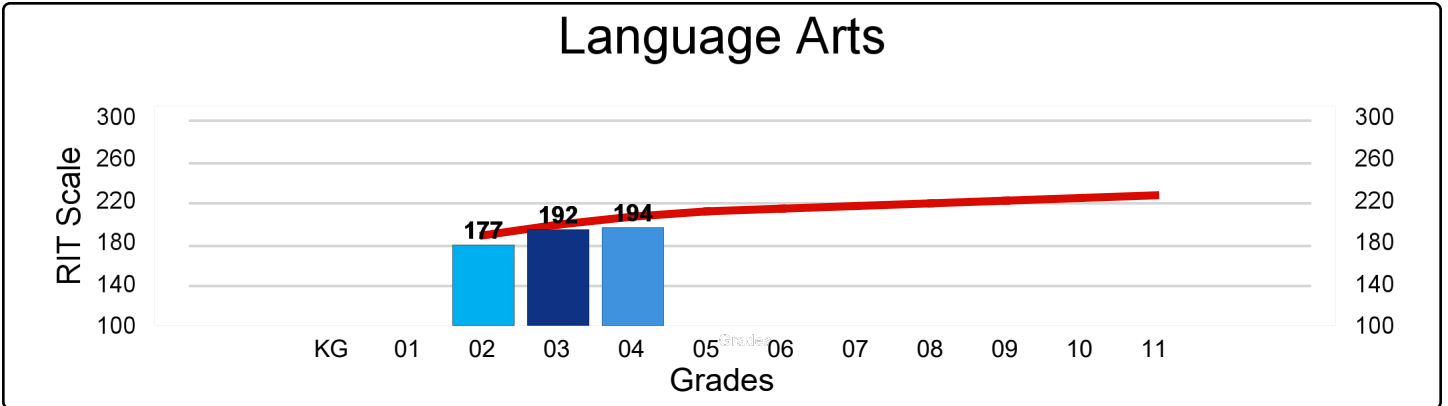

Charles Wright Academy

M-Step 2016-17 Proficiency

Charles Wright Academy

NWEA MAP Spring 2017 - Average RIT Score

National Norm 

Charles Wright Academy

Percentage of Student Meeting Growth Expectation Targets