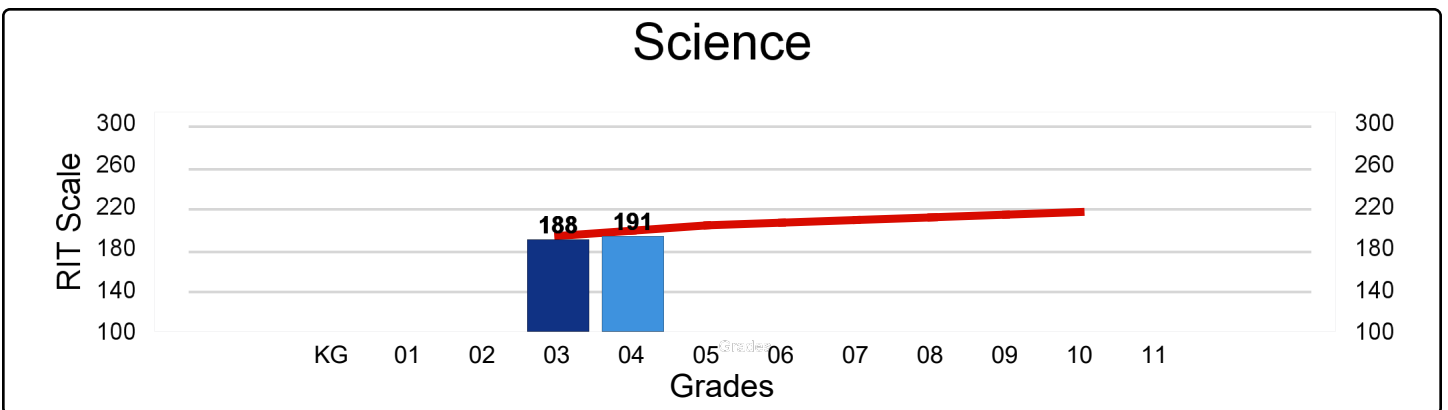

Charles Wright Academy

M-Step 2016-17 Proficiency

Charles Wright Academy

NWEA MAP Spring 2017 - Average RIT Score

National Norm 

Charles Wright Academy

Percentage of Student Meeting Growth Expectation Targets