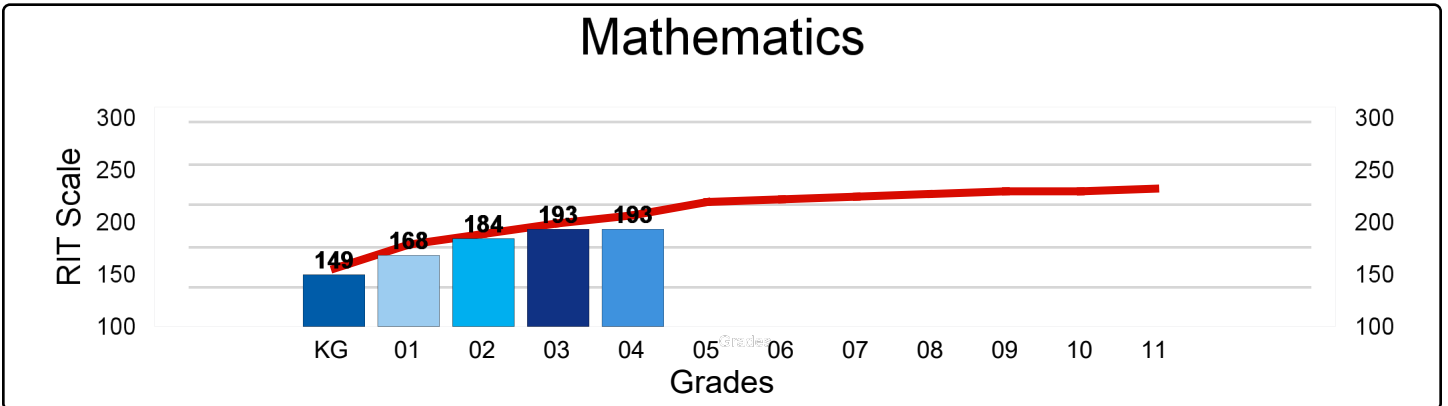

Charles Wright Academy

M-Step 2016-17 Proficiency

Charles Wright Academy

NWEA MAP Spring 2017 - Average RIT Score

National Norm 

Charles Wright Academy

Percentage of Student Meeting Growth Expectation Targets