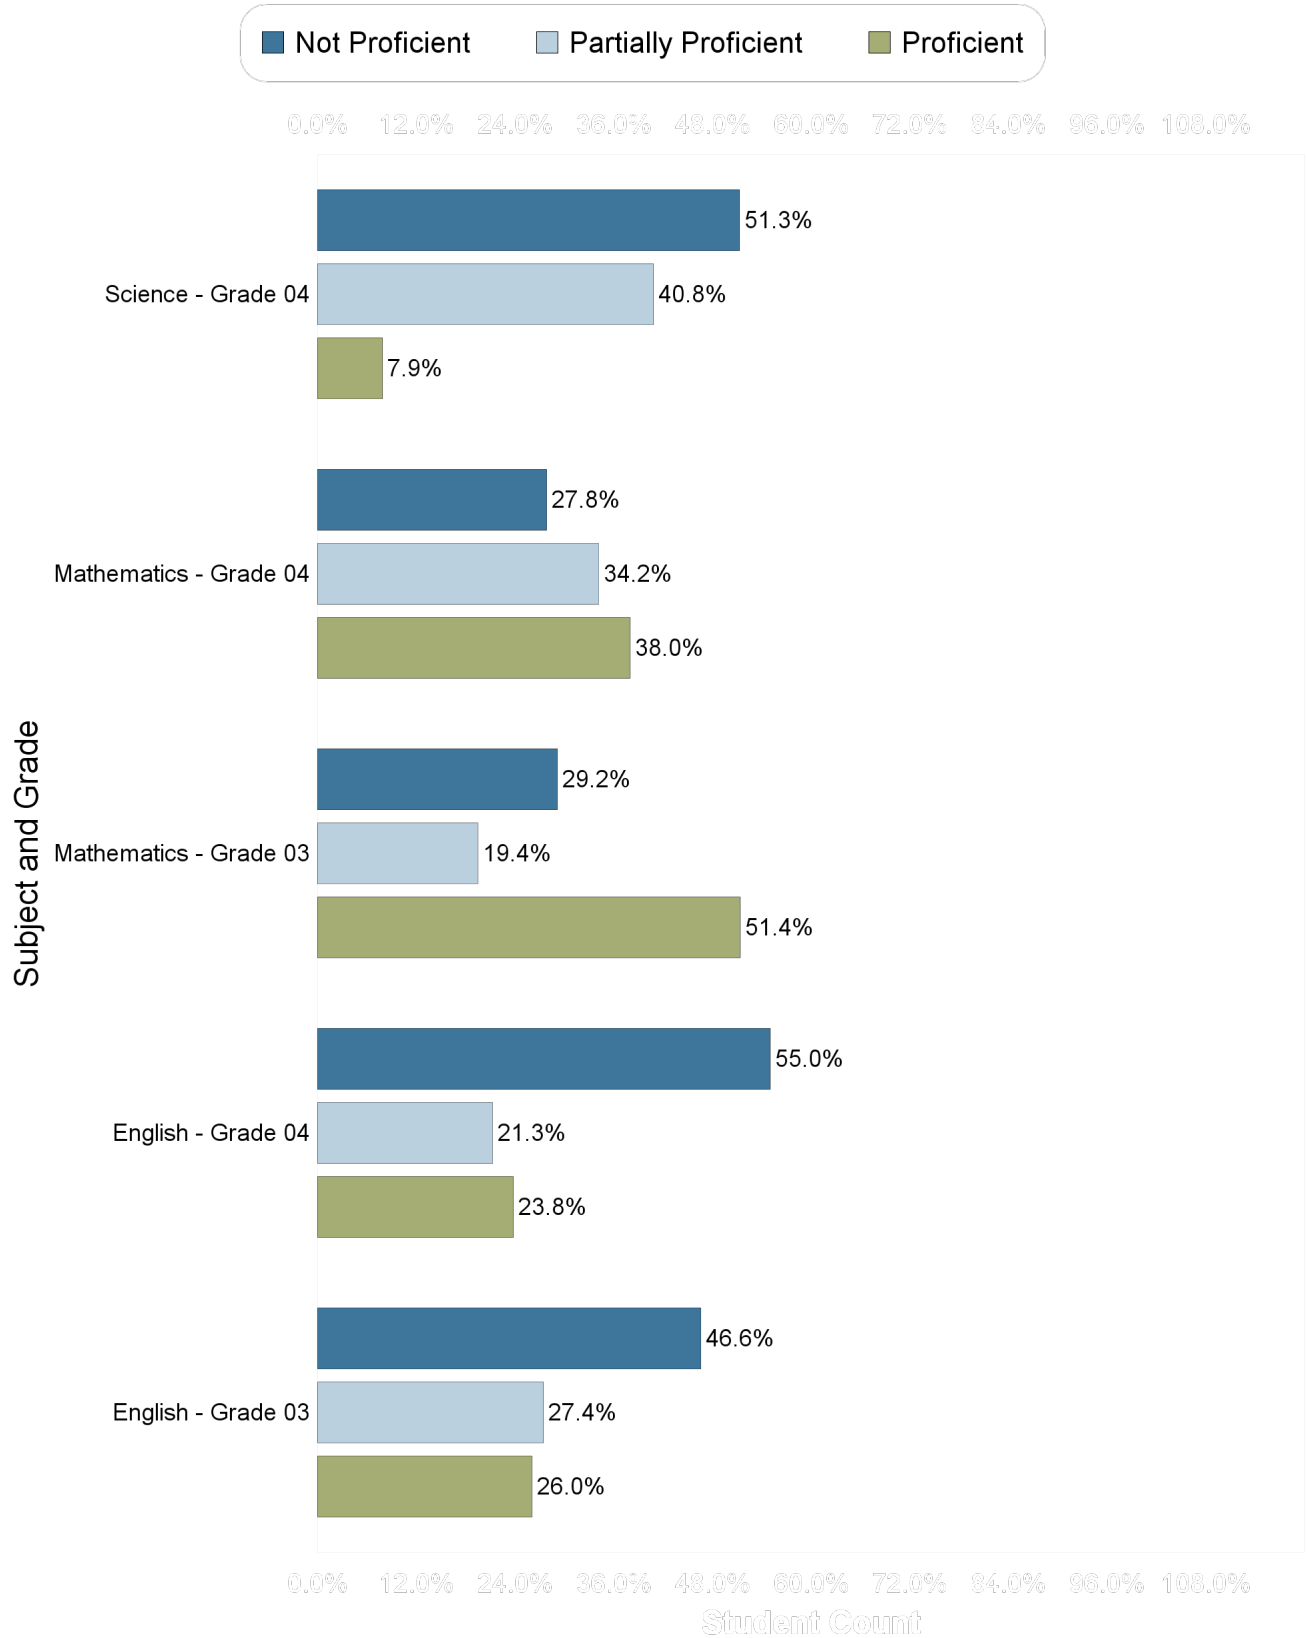

Charles Wright Academy

M-Step 2016-17 Proficiency

Charles Wright Academy

NWEA MAP Spring 2017 - Average RIT Score

National Norm 

Charles Wright Academy

Percentage of Student Meeting Growth Expectation Targets