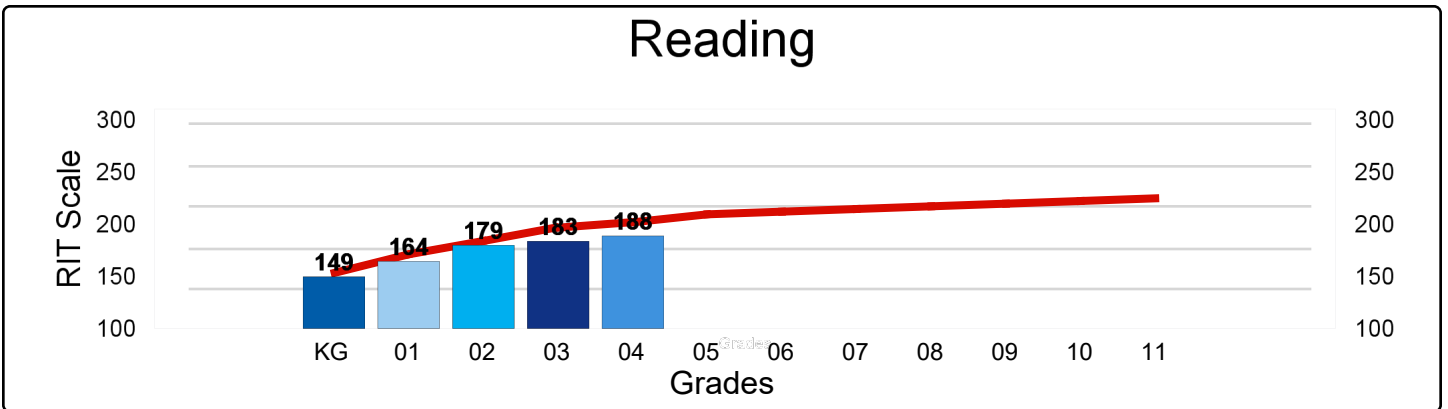

Charles Wright Academy

M-Step 2016-17 Proficiency

Charles Wright Academy

NWEA MAP Spring 2017 - Average RIT Score

National Norm 

Charles Wright Academy

Percentage of Student Meeting Growth Expectation Targets