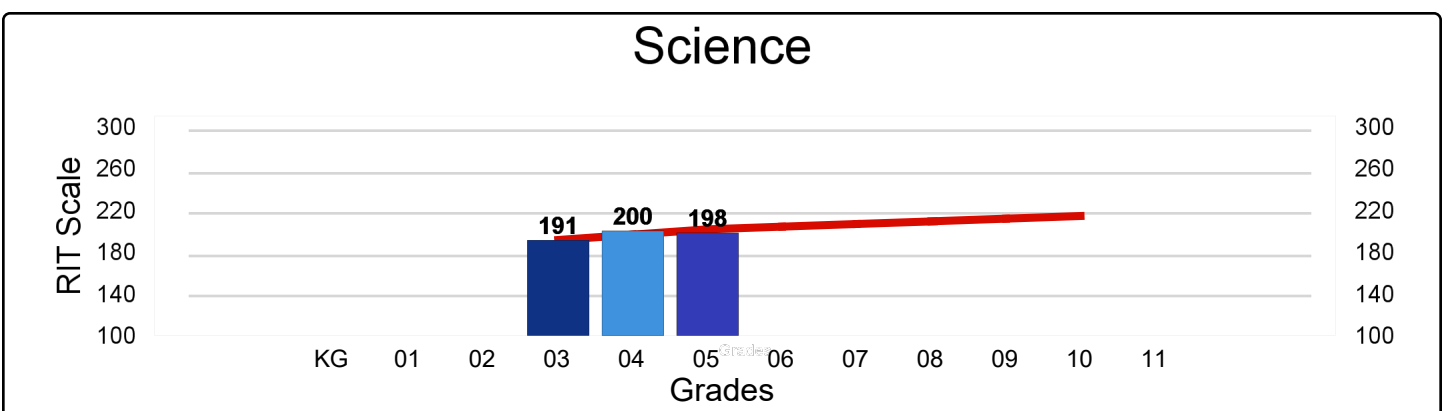

Clemente, Roberto Academy

M-Step 2016-17 Proficiency

Clemente, Roberto Academy

NWEA MAP Spring 2017 - Average RIT Score

National Norm 

Clemente, Roberto Academy

Percentage of Student Meeting Growth Expectation Targets