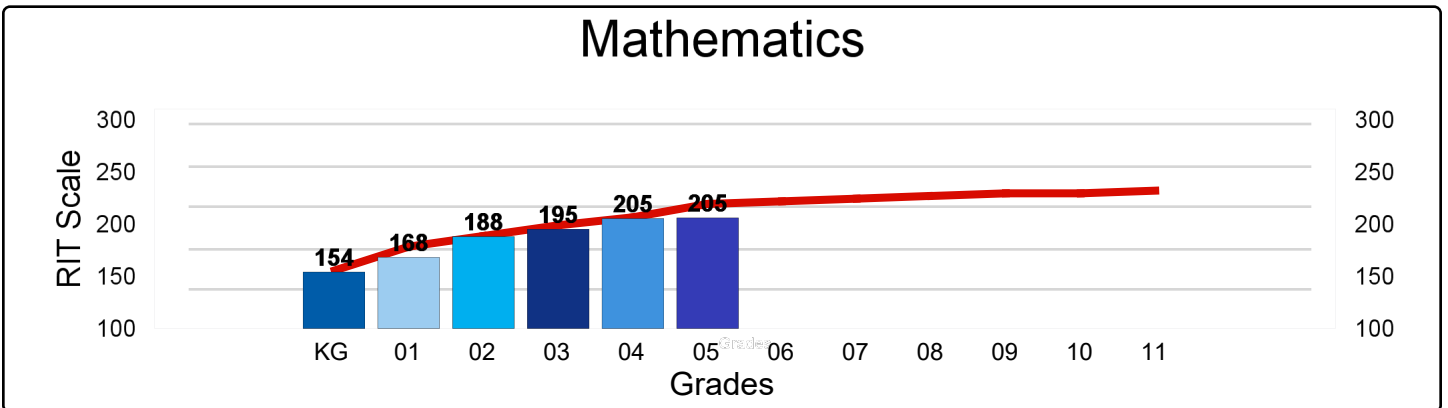

Clemente, Roberto Academy

M-Step 2016-17 Proficiency

Clemente, Roberto Academy

NWEA MAP Spring 2017 - Average RIT Score

National Norm 

Clemente, Roberto Academy

Percentage of Student Meeting Growth Expectation Targets