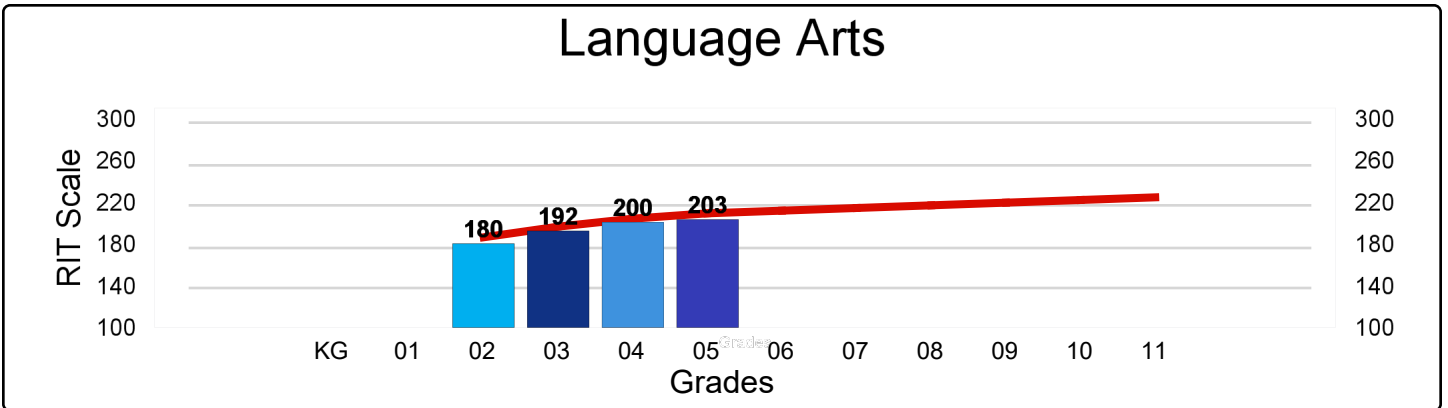

Clemente, Roberto Academy

M-Step 2016-17 Proficiency

Clemente, Roberto Academy

NWEA MAP Spring 2017 - Average RIT Score

National Norm 

Clemente, Roberto Academy

Percentage of Student Meeting Growth Expectation Targets