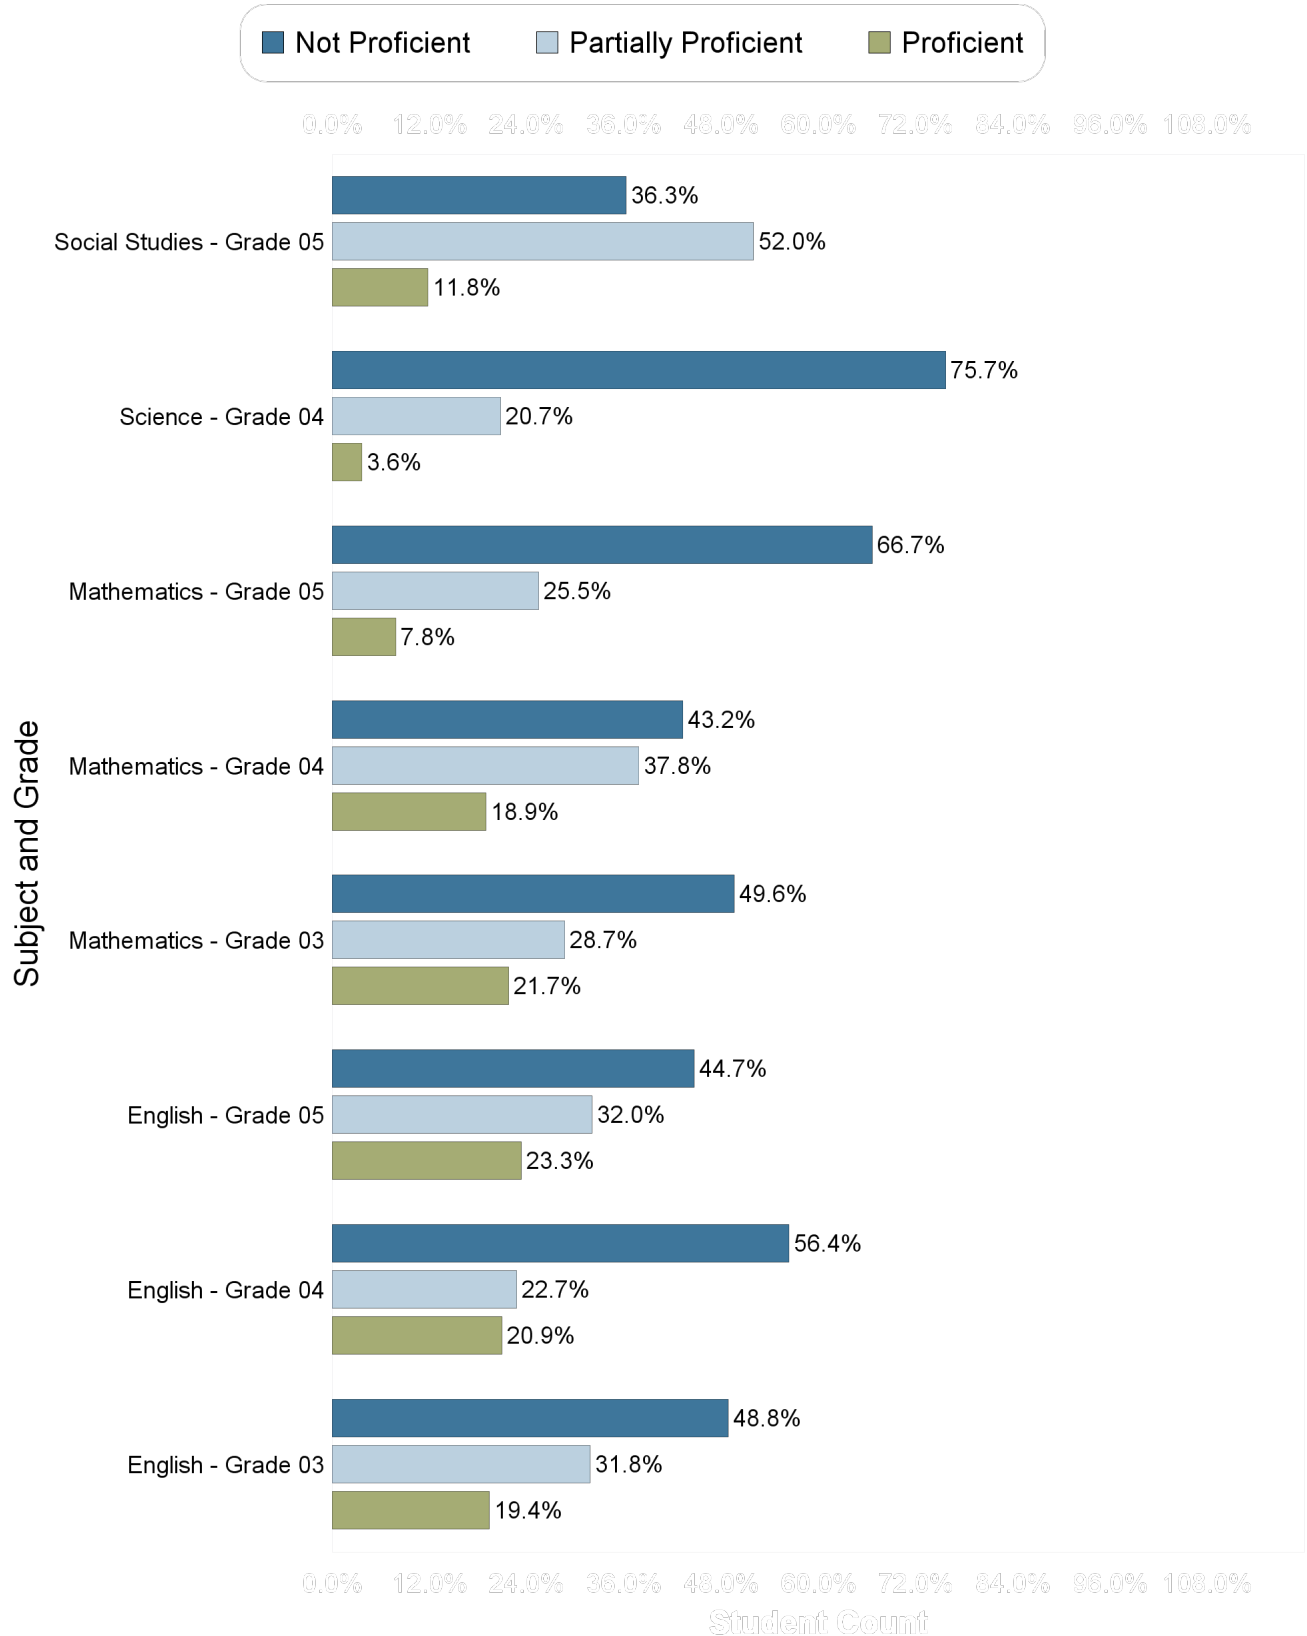

Clemente, Roberto Academy

M-Step 2016-17 Proficiency

Clemente, Roberto Academy

NWEA MAP Spring 2017 - Average RIT Score

National Norm 

Clemente, Roberto Academy

Percentage of Student Meeting Growth Expectation Targets