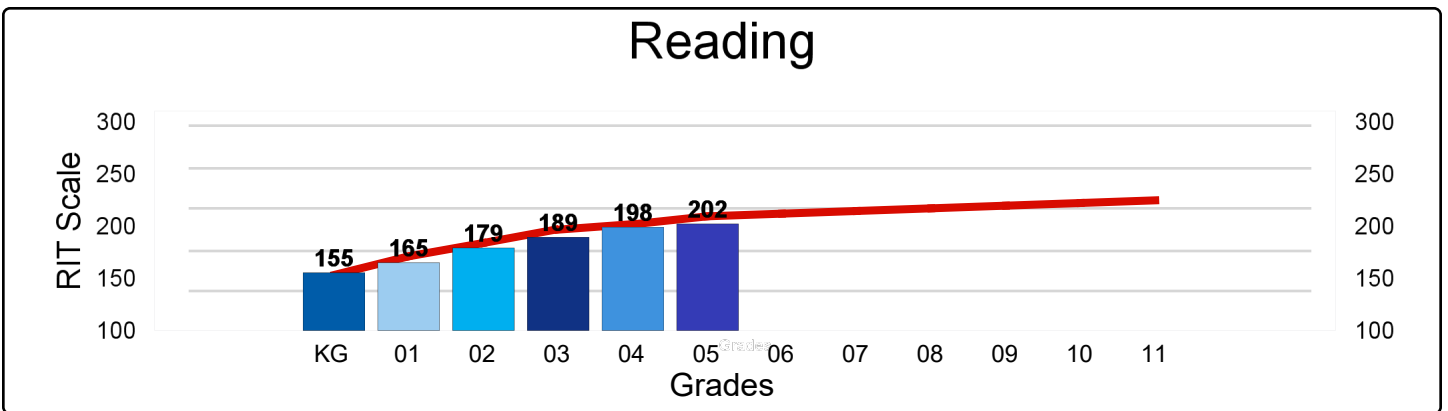

Clemente, Roberto Academy

M-Step 2016-17 Proficiency

Clemente, Roberto Academy

NWEA MAP Spring 2017 - Average RIT Score

National Norm 

Clemente, Roberto Academy

Percentage of Student Meeting Growth Expectation Targets