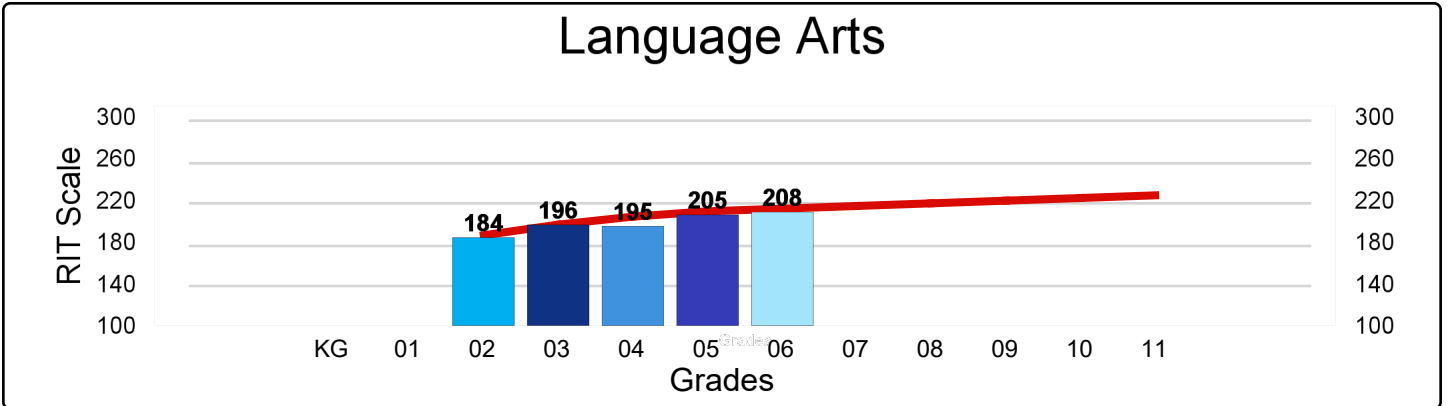

Pasteur Elementary School

M-Step 2016-17 Proficiency

Pasteur Elementary School

NWEA MAP Spring 2017 - Average RIT Score

National Norm 

Pasteur Elementary School

Percentage of Student Meeting Growth Expectation Targets