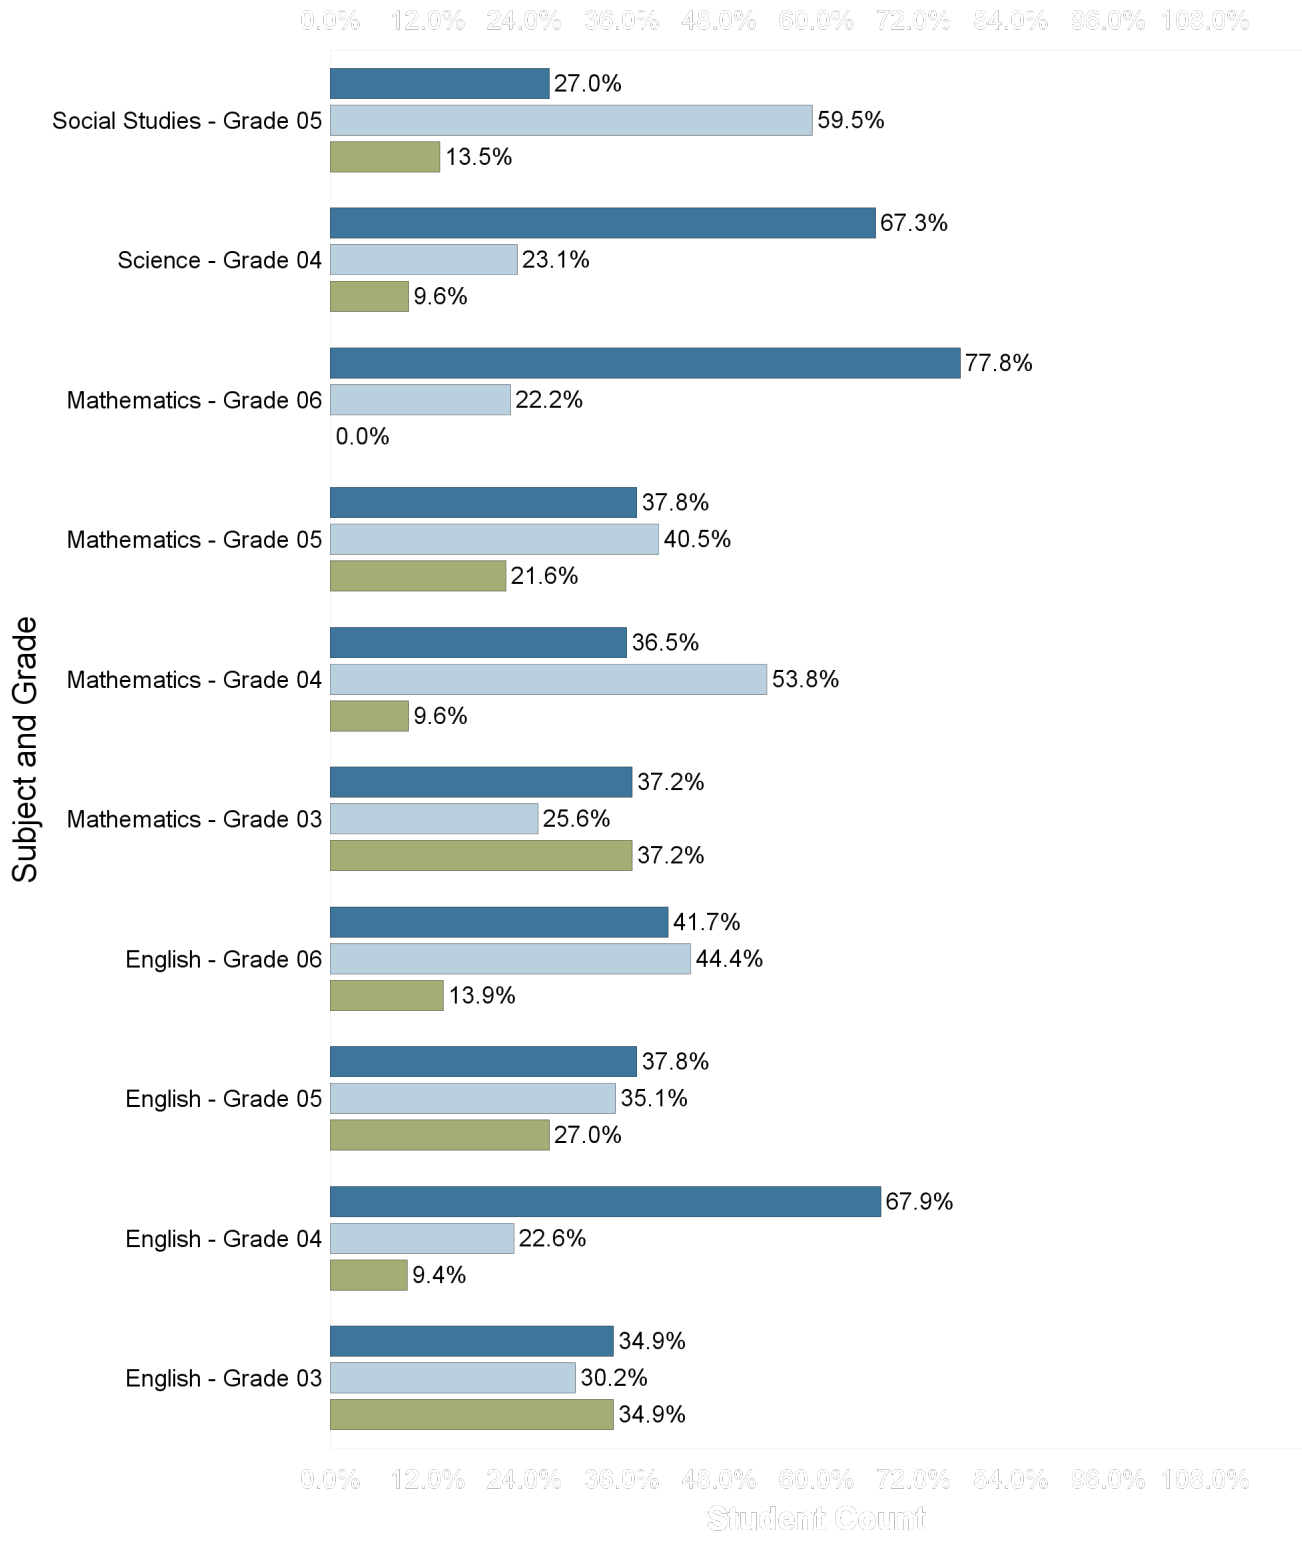

Pasteur Elementary School

M-Step 2016-17 Proficiency

Pasteur Elementary School

NWEA MAP Spring 2017 - Average RIT Score

National Norm 

Pasteur Elementary School

Percentage of Student Meeting Growth Expectation Targets