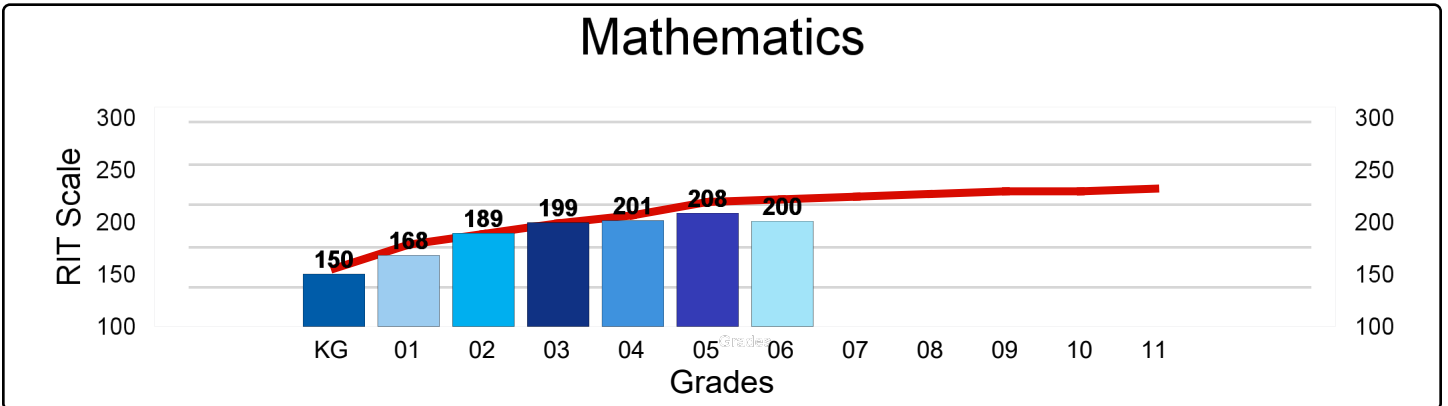

Pasteur Elementary School

M-Step 2016-17 Proficiency

Pasteur Elementary School

NWEA MAP Spring 2017 - Average RIT Score

National Norm 

Pasteur Elementary School

Percentage of Student Meeting Growth Expectation Targets