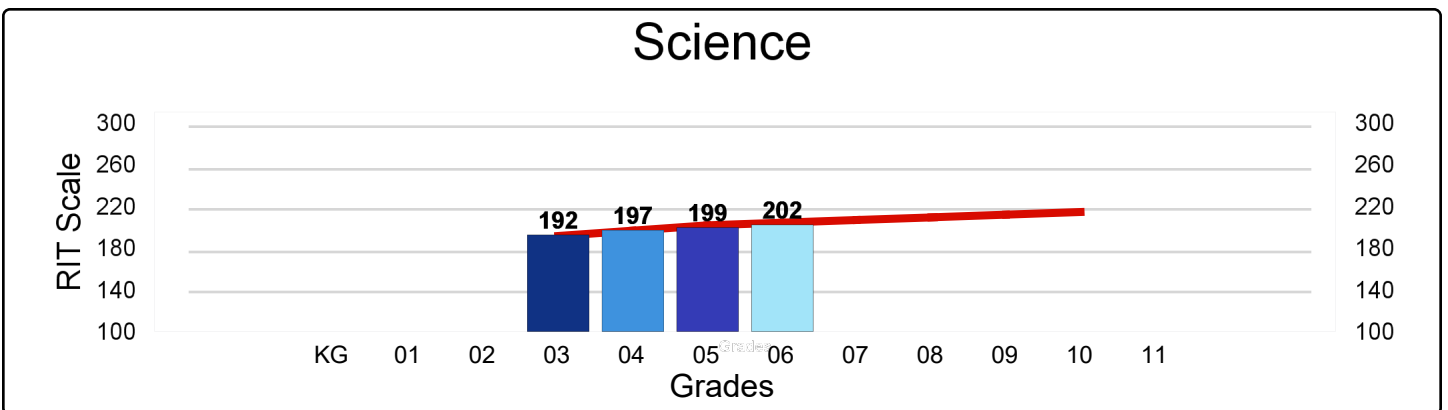

Pasteur Elementary School

M-Step 2016-17 Proficiency

Pasteur Elementary School

NWEA MAP Spring 2017 - Average RIT Score

National Norm 

Pasteur Elementary School

Percentage of Student Meeting Growth Expectation Targets