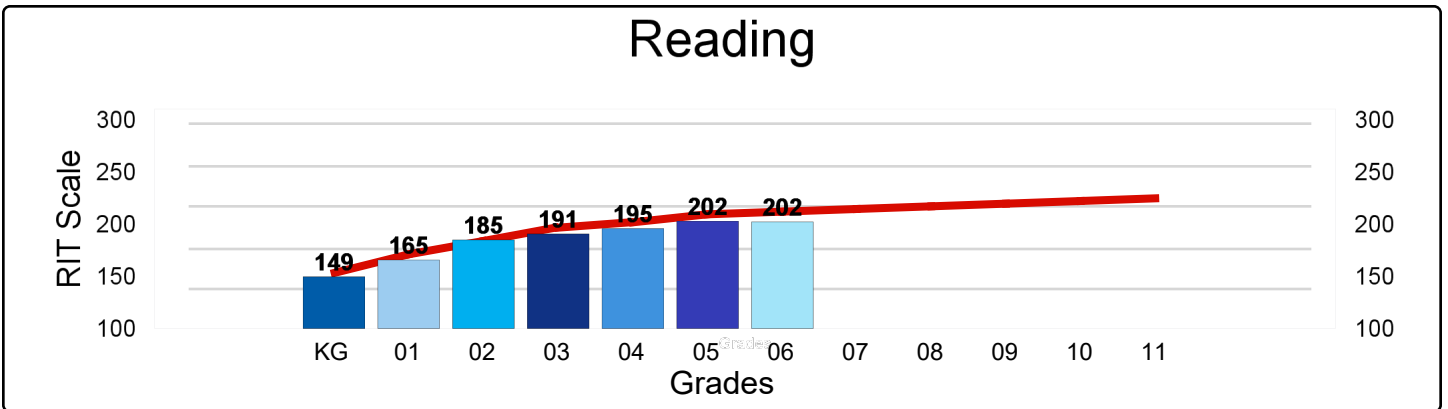

Pasteur Elementary School

M-Step 2016-17 Proficiency

Pasteur Elementary School

NWEA MAP Spring 2017 - Average RIT Score

National Norm 

Pasteur Elementary School

Percentage of Student Meeting Growth Expectation Targets