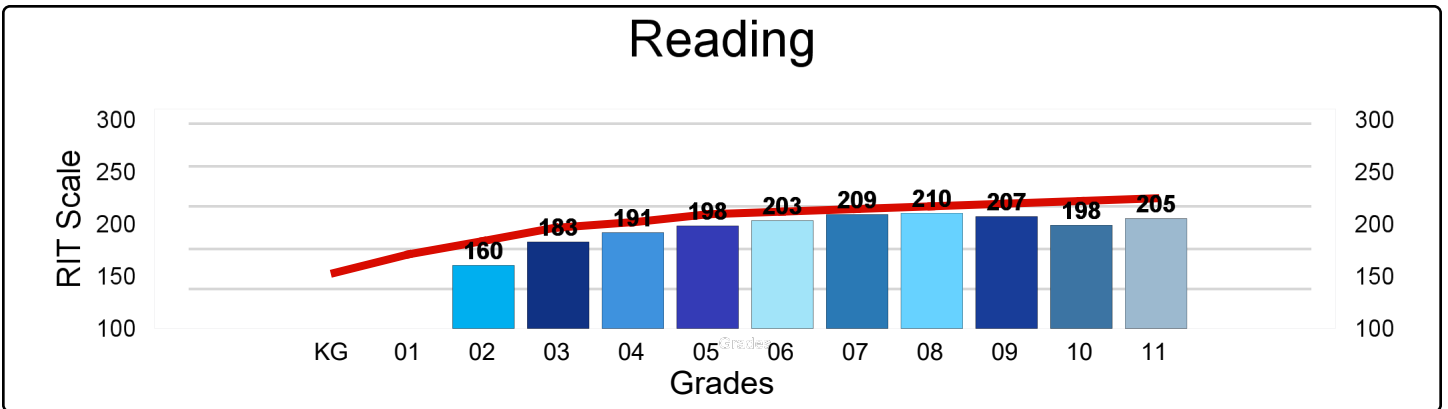

Enrollment as of June 2018																
Sub Groups	Grades															Total
	PK	KG	01	02	03	04	05	06	07	08	09	10	11	12	14	
All Students	48	100	92	102	90	87	90	104	109	107						881
Gender																
Female	22	49	45	39	52	42	48	50	55	46						426
Male	26	51	47	63	38	45	42	54	54	61						455
Ethnicity																
AM			1													1
AS																
BL	2	4	2	2	2	3	2	4	2	5						26
HI	45	95	88	96	87	81	87	96	107	99						836
HP																
TR																
WH	1	1	1	4	1	3	1	4		3						18
Other Groups																
SE	3	10	9	7	10	8	6	4	7	10						71
LEP	42	85	76	92	86	76	81	93	91	84						764
ED	32	79	77	88	74	71	79	90	85	89						732

Academy of The Americas

M-Step 2016-17 Proficiency

Academy of The Americas

NWEA MAP Spring 2017 - Average RIT Score

National Norm 

Academy of The Americas

Percentage of Student Meeting Growth Expectation Targets