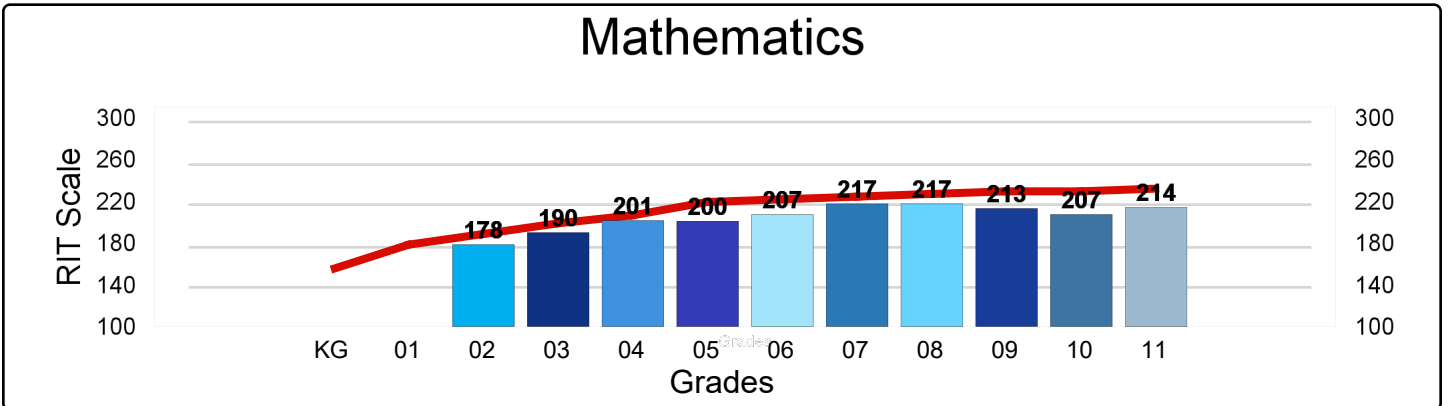

Enrollment as of June 2018																
Sub Groups	Grades															Total
	PK	KG	01	02	03	04	05	06	07	08	09	10	11	12	14	
All Students	48	100	92	102	90	87	90	104	109	107						881
Gender																
Female	22	49	45	39	52	42	48	50	55	46						426
Male	26	51	47	63	38	45	42	54	54	61						455
Ethnicity																
AM			1													1
AS																
BL	2	4	2	2	2	3	2	4	2	5						26
HI	45	95	88	96	87	81	87	96	107	99						836
HP																
TR																
WH	1	1	1	4	1	3	1	4		3						18
Other Groups																
SE	3	10	9	7	10	8	6	4	7	10						71
LEP	42	85	76	92	86	76	81	93	91	84						764
ED	32	79	77	88	74	71	79	90	85	89						732

Academy of The Americas

M-Step 2016-17 Proficiency

Academy of The Americas

NWEA MAP Spring 2017 - Average RIT Score

National Norm 

Academy of The Americas

Percentage of Student Meeting Growth Expectation Targets