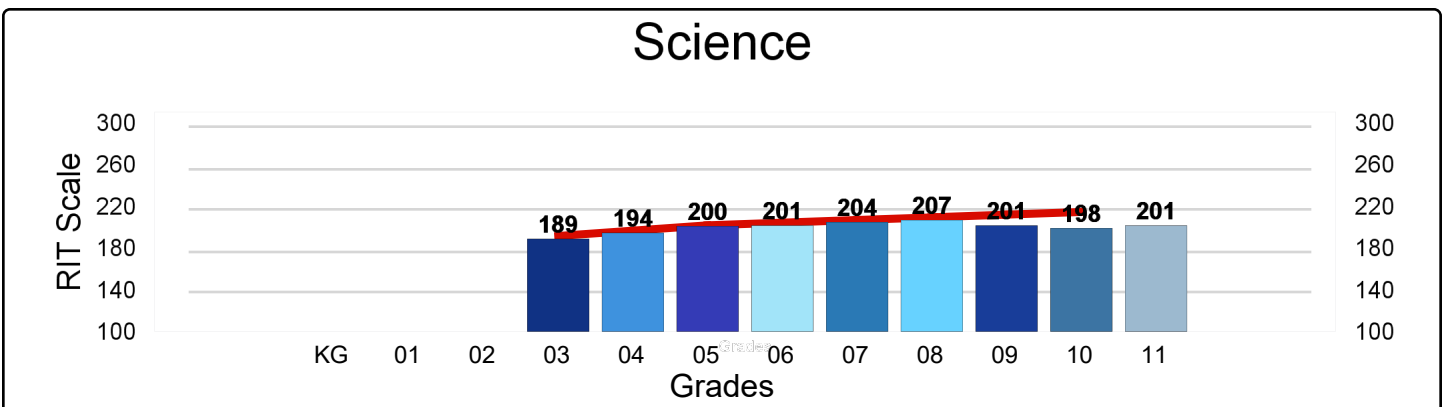

Enrollment as of June 2018																
Sub Groups	Grades															Total
	PK	KG	01	02	03	04	05	06	07	08	09	10	11	12	14	
All Students	48	100	92	102	90	87	90	104	109	107						881
Gender																
Female	22	49	45	39	52	42	48	50	55	46						426
Male	26	51	47	63	38	45	42	54	54	61						455
Ethnicity																
AM			1													1
AS																
BL	2	4	2	2	2	3	2	4	2	5						26
HI	45	95	88	96	87	81	87	96	107	99						836
HP																
TR																
WH	1	1	1	4	1	3	1	4		3						18
Other Groups																
SE	3	10	9	7	10	8	6	4	7	10						71
LEP	42	85	76	92	86	76	81	93	91	84						764
ED	32	79	77	88	74	71	79	90	85	89						732

Academy of The Americas

M-Step 2016-17 Proficiency

Academy of The Americas

NWEA MAP Spring 2017 - Average RIT Score

National Norm 

Academy of The Americas

Percentage of Student Meeting Growth Expectation Targets