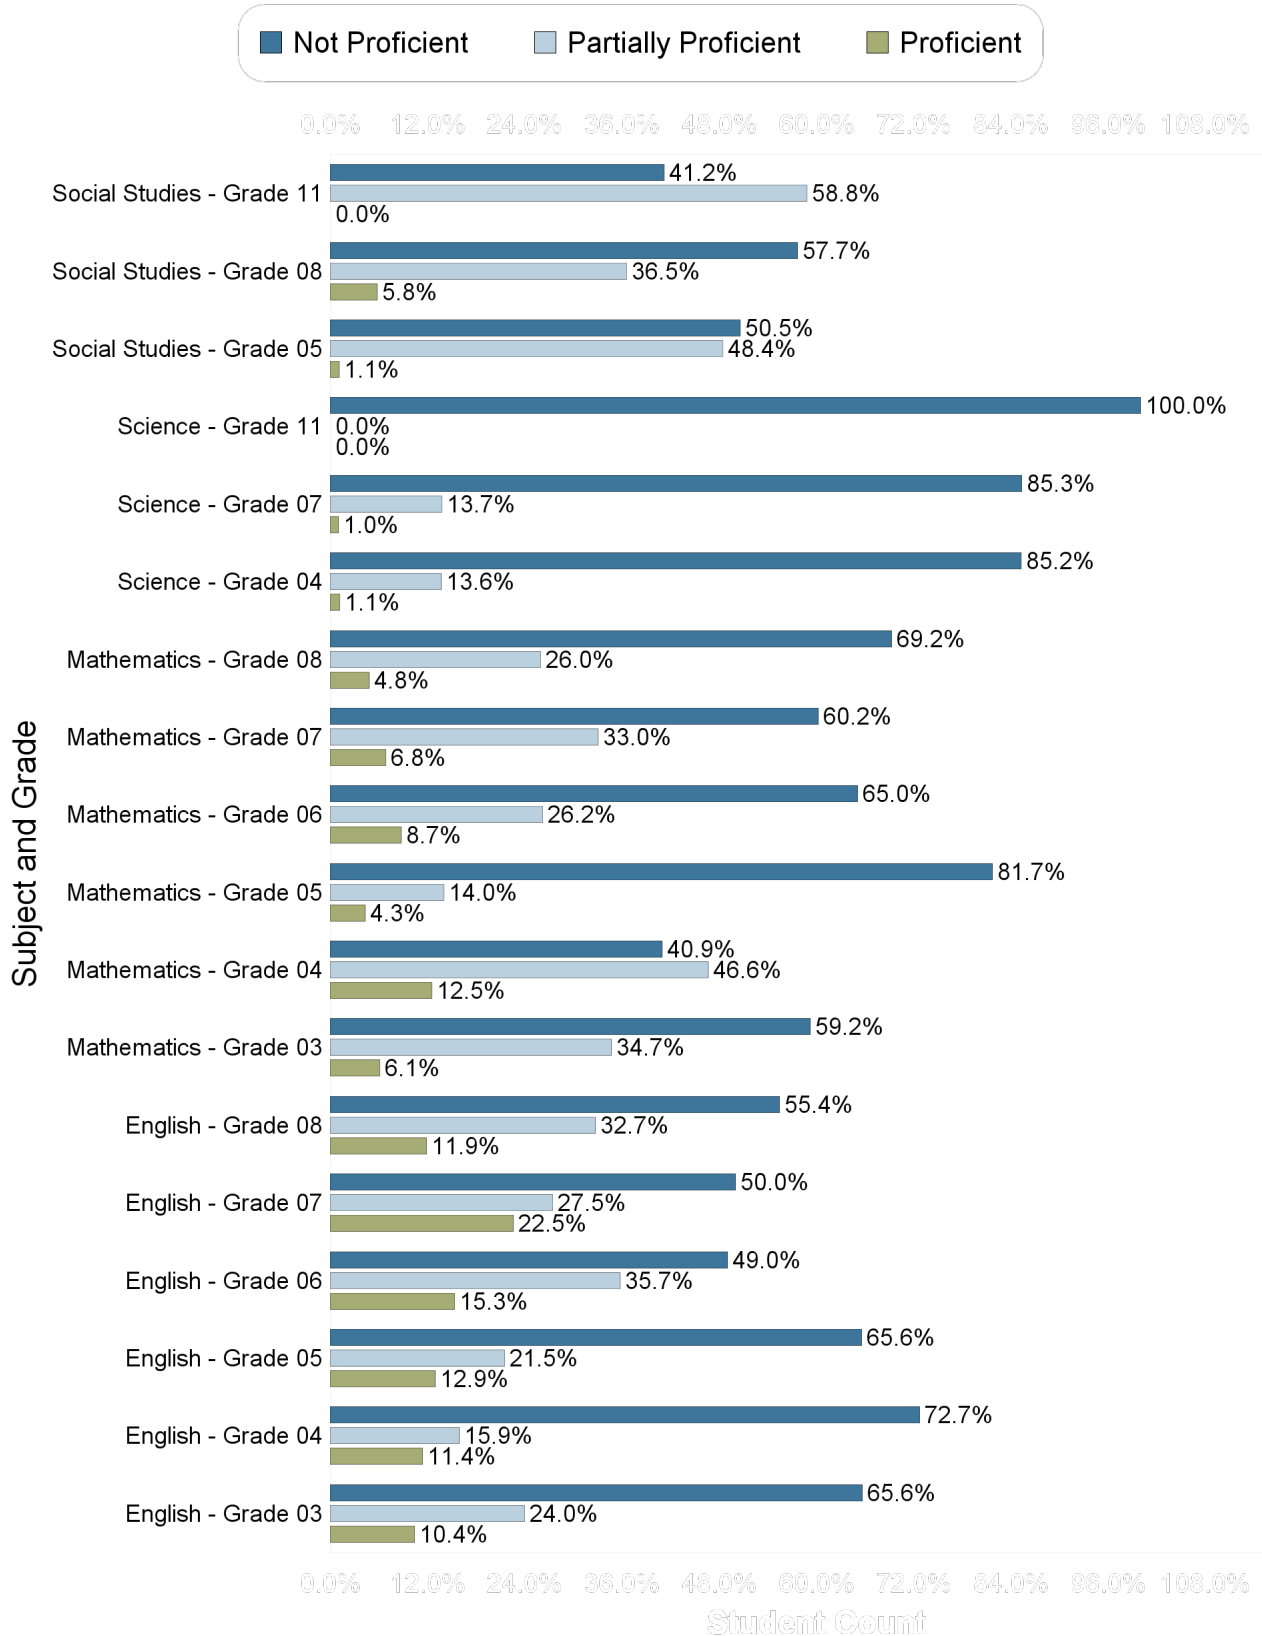

Academy of The Americas

M-Step 2016-17 Proficiency