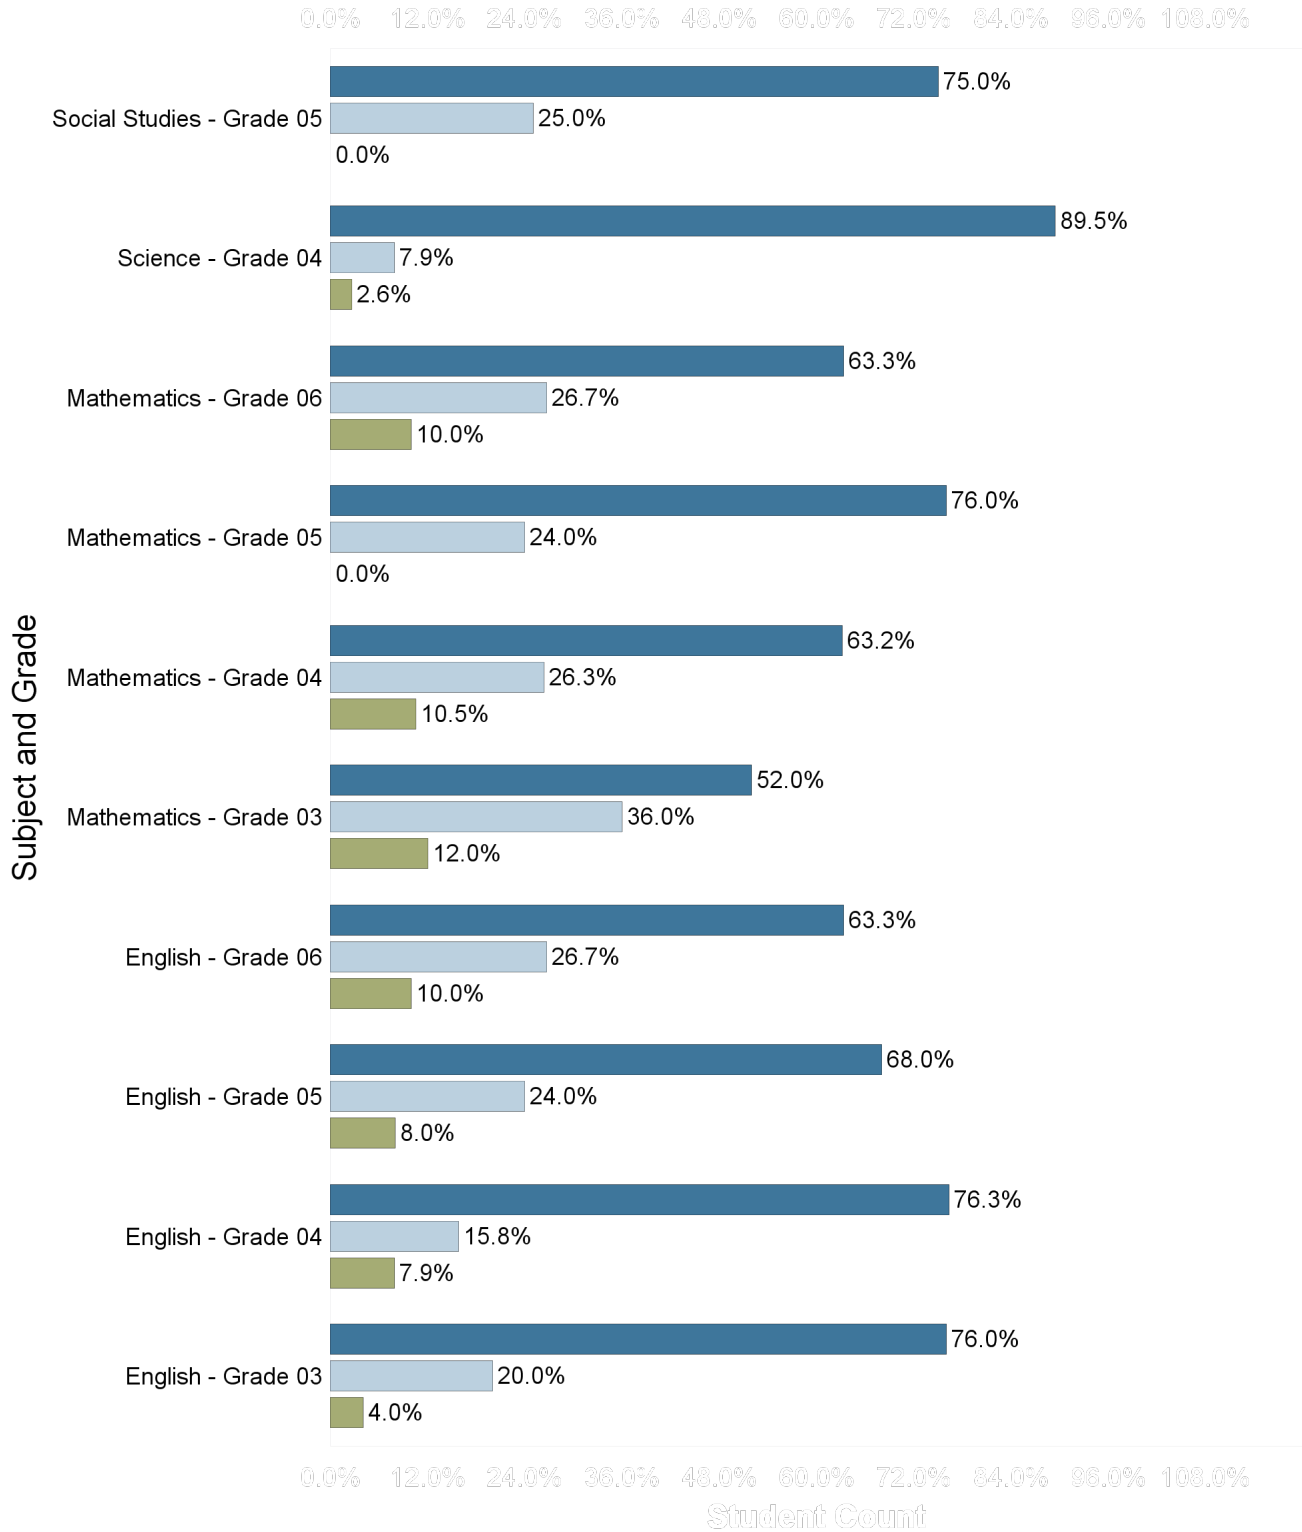

Vernor Elementary School

M-Step 2016-17 Proficiency

■ Not Proficient
 ■ Partially Proficient
 ■ Proficient

Vernor Elementary School

NWEA MAP Spring 2017 - Average RIT Score

National Norm —————

Vernor Elementary School

Percentage of Student Meeting Growth Expectation Targets