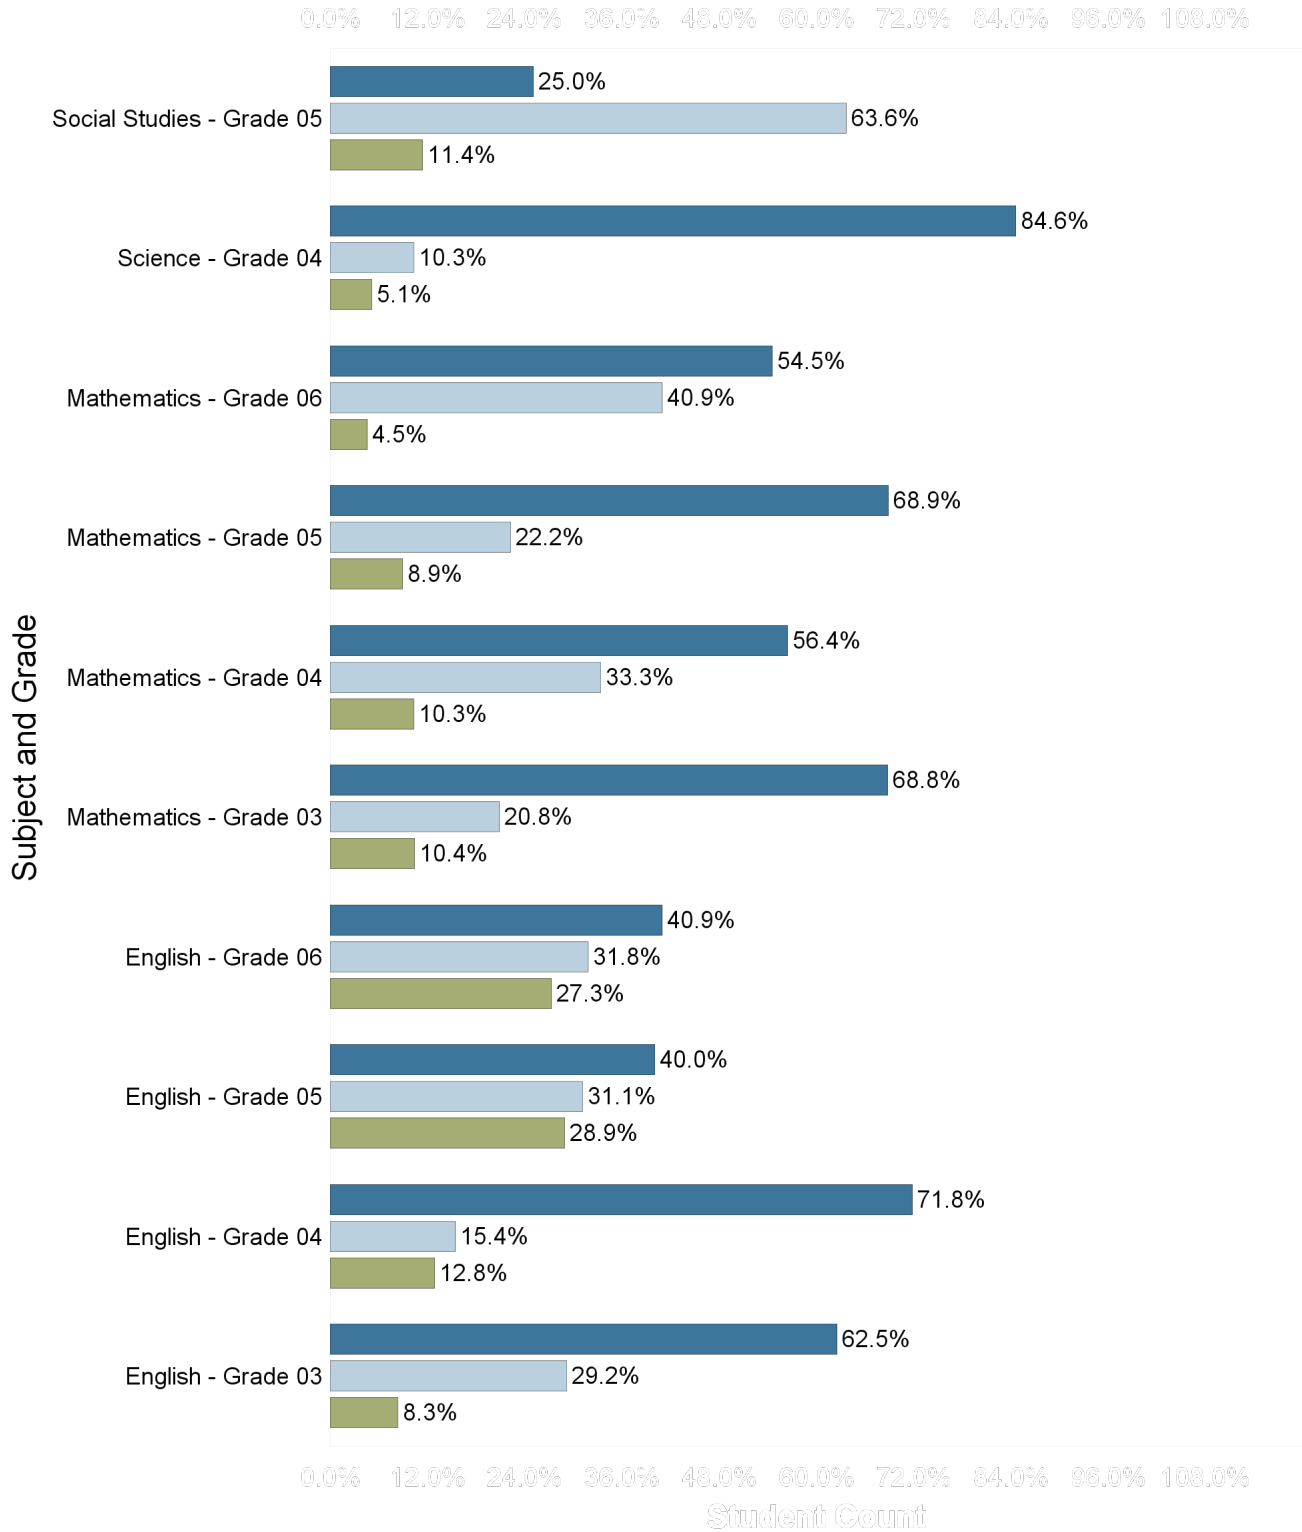

Cooke Elementary School

M-Step 2016-17 Proficiency

■ Not Proficient
 ■ Partially Proficient
 ■ Proficient

Cooke Elementary School

NWEA MAP Spring 2017 - Average RIT Score

National Norm 

Cooke Elementary School

Percentage of Student Meeting Growth Expectation Targets