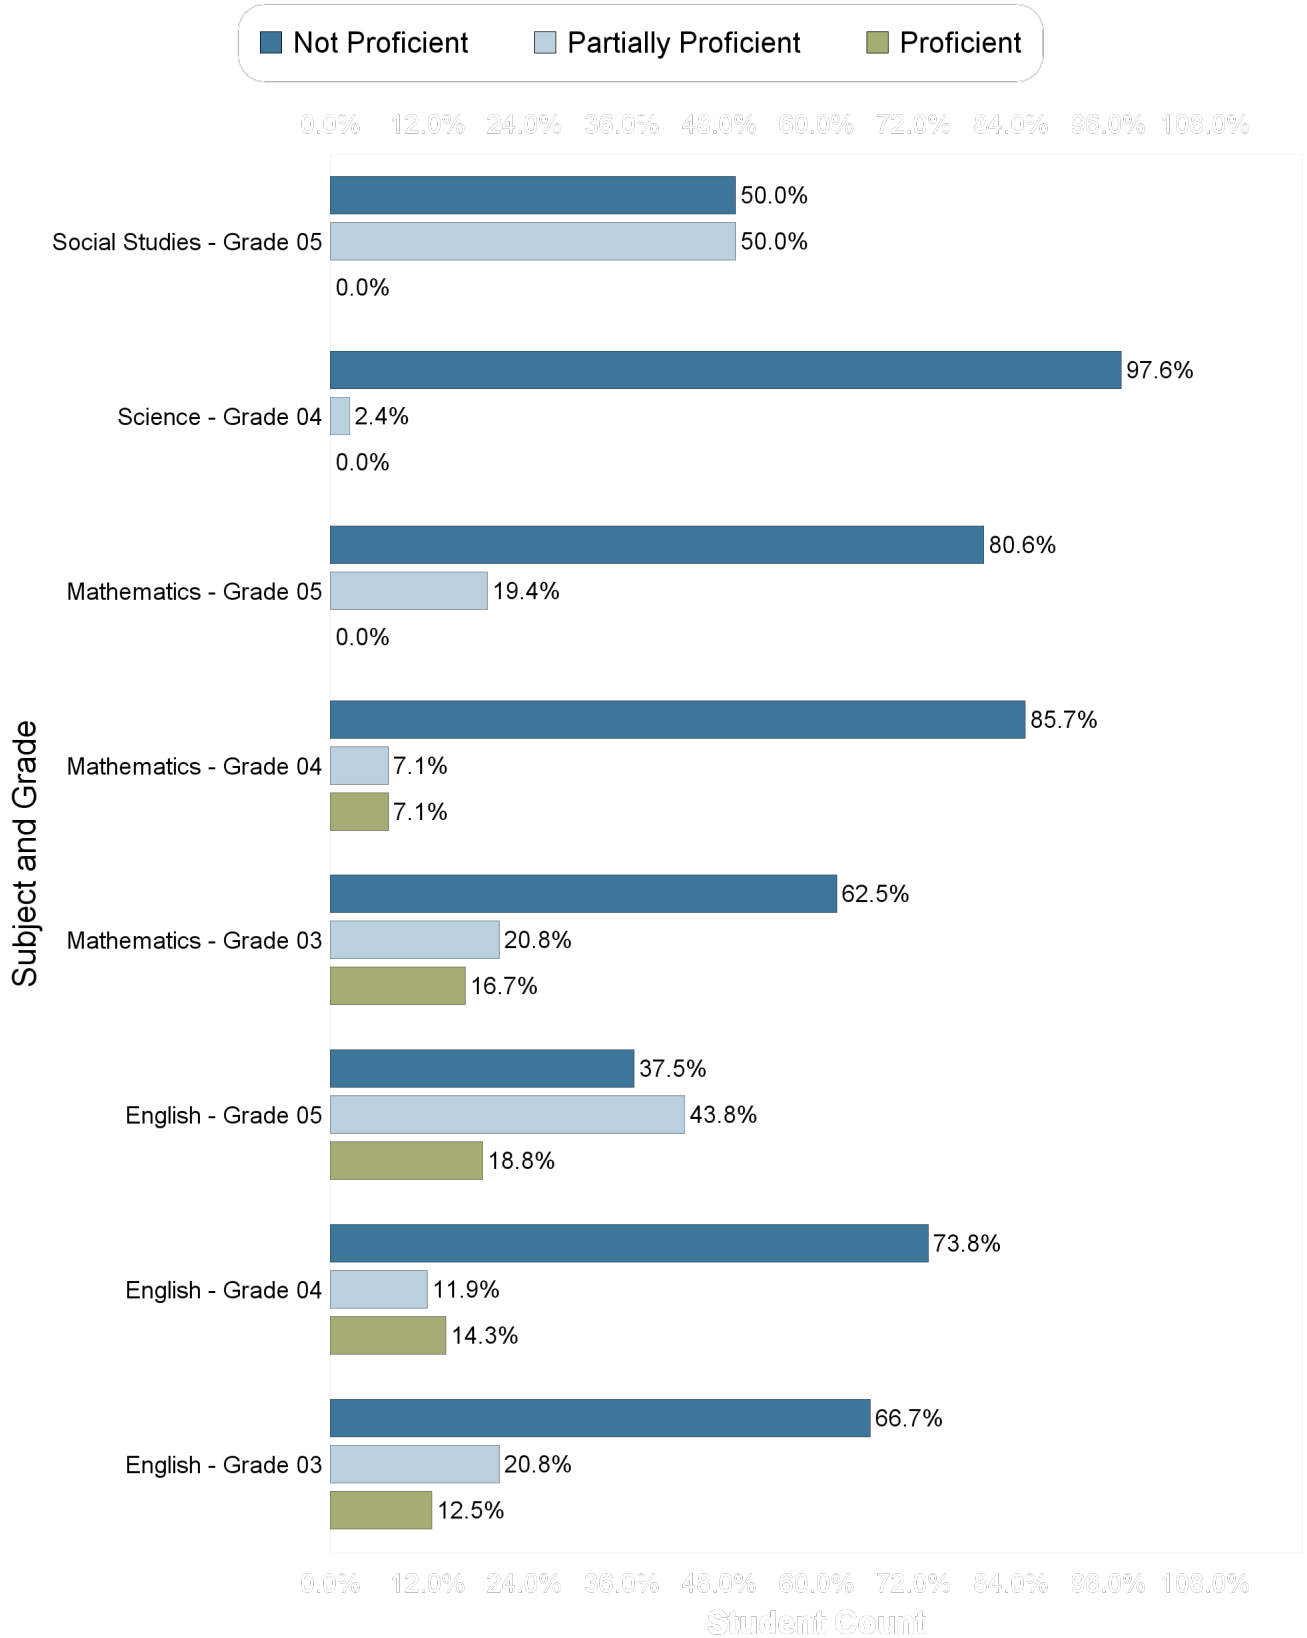

Edison Elementary School

M-Step 2016-17 Proficiency

Edison Elementary School

NWEA MAP Spring 2017 - Average RIT Score

National Norm 

Edison Elementary School

Percentage of Student Meeting Growth Expectation Targets