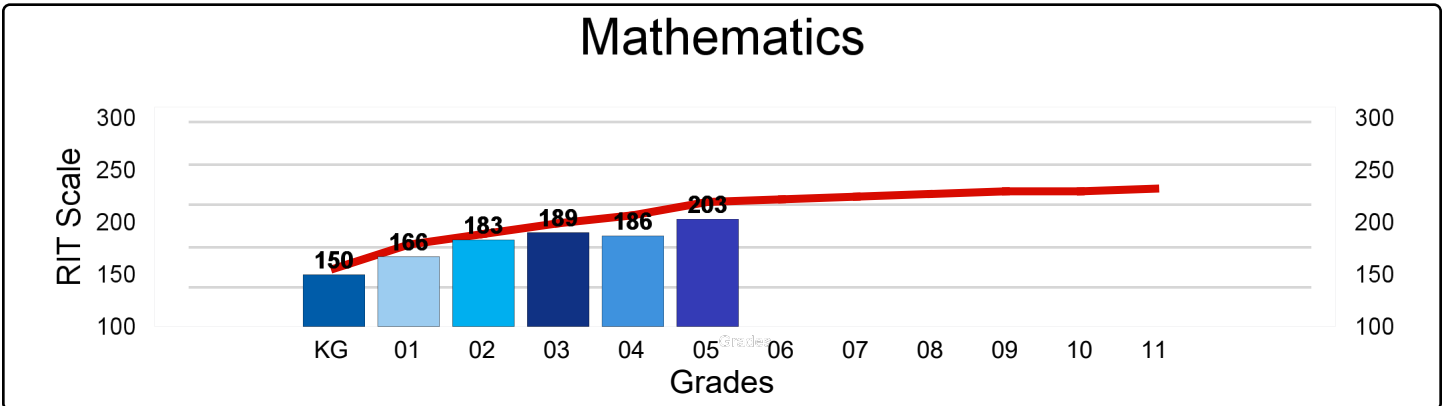

Edison Elementary School

M-Step 2016-17 Proficiency

Edison Elementary School

NWEA MAP Spring 2017 - Average RIT Score

National Norm 

Edison Elementary School

Percentage of Student Meeting Growth Expectation Targets