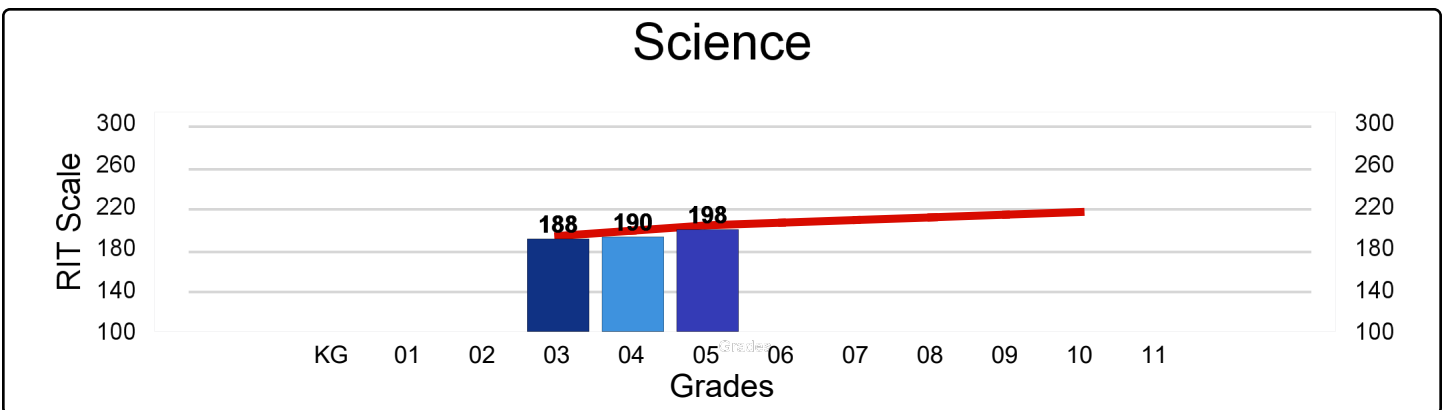

Edison Elementary School

M-Step 2016-17 Proficiency

Edison Elementary School

NWEA MAP Spring 2017 - Average RIT Score

National Norm 

Edison Elementary School

Percentage of Student Meeting Growth Expectation Targets