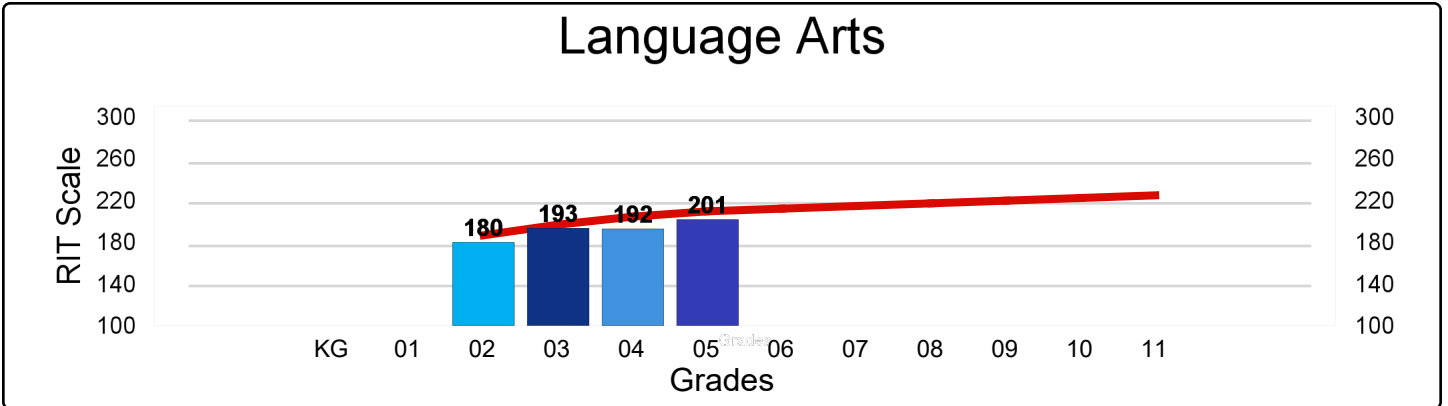

Edison Elementary School

M-Step 2016-17 Proficiency

Edison Elementary School

NWEA MAP Spring 2017 - Average RIT Score

National Norm 

Edison Elementary School

Percentage of Student Meeting Growth Expectation Targets