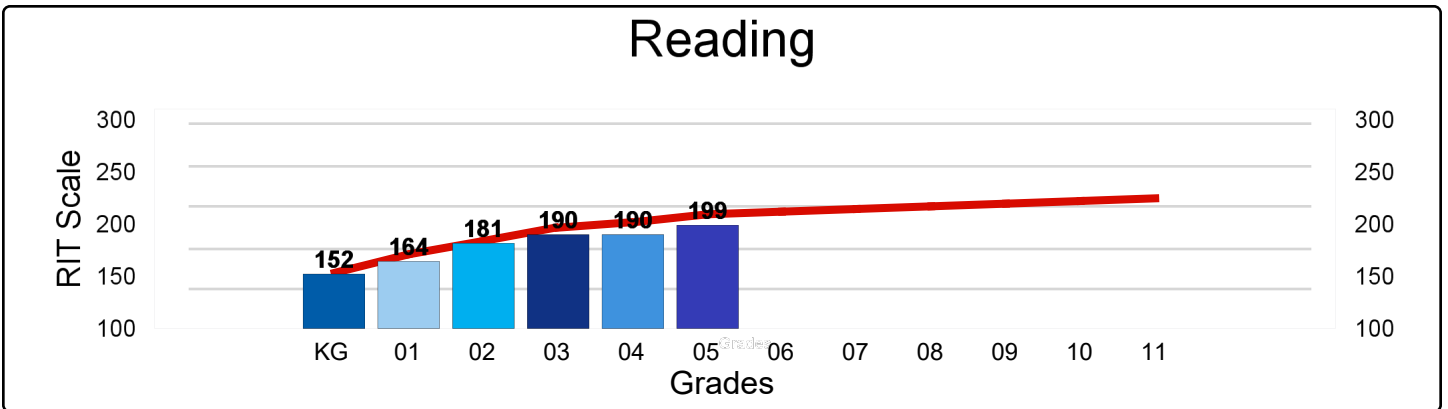

Edison Elementary School

M-Step 2016-17 Proficiency

Edison Elementary School

NWEA MAP Spring 2017 - Average RIT Score

National Norm 

Edison Elementary School

Percentage of Student Meeting Growth Expectation Targets