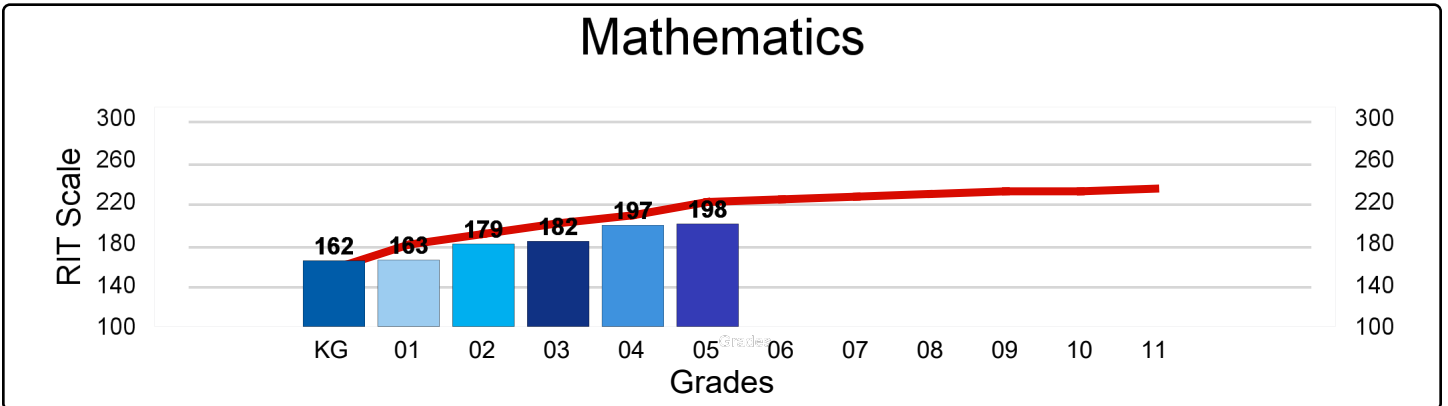

Young, Coleman A. Elementary

M-Step 2016-17 Proficiency

Young, Coleman A. Elementary

NWEA MAP Spring 2017 - Average RIT Score

National Norm 

Young, Coleman A. Elementary

Percentage of Student Meeting Growth Expectation Targets