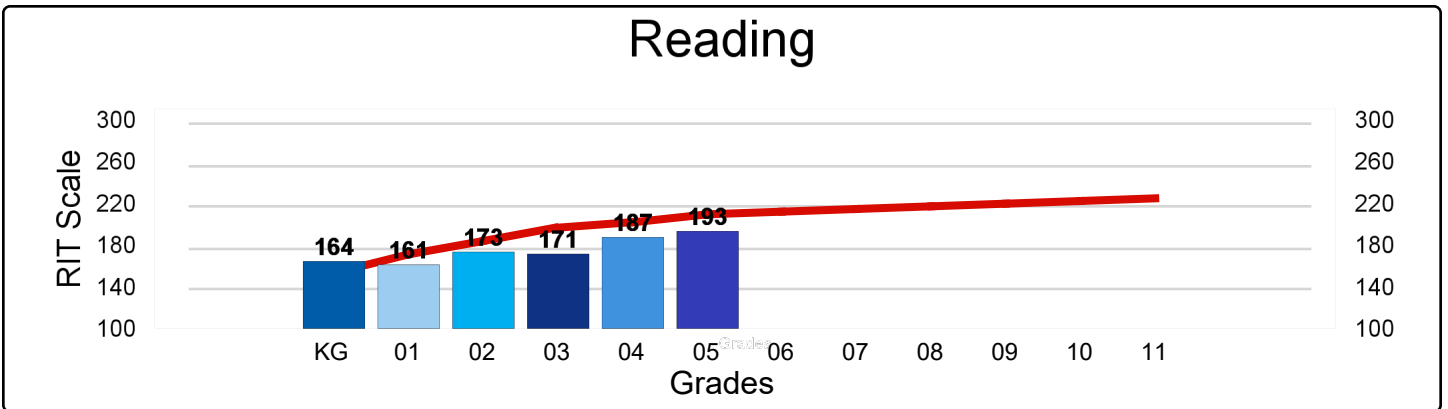

Young, Coleman A. Elementary

M-Step 2016-17 Proficiency

Young, Coleman A. Elementary

NWEA MAP Spring 2017 - Average RIT Score

National Norm 

Young, Coleman A. Elementary

Percentage of Student Meeting Growth Expectation Targets