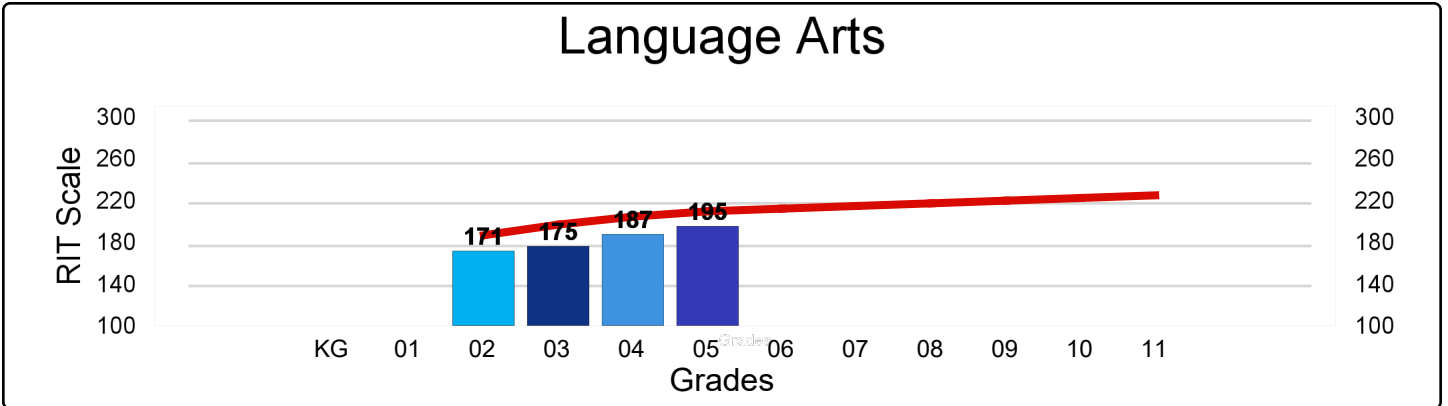

Young, Coleman A. Elementary

M-Step 2016-17 Proficiency

Young, Coleman A. Elementary

NWEA MAP Spring 2017 - Average RIT Score

National Norm 

Young, Coleman A. Elementary

Percentage of Student Meeting Growth Expectation Targets