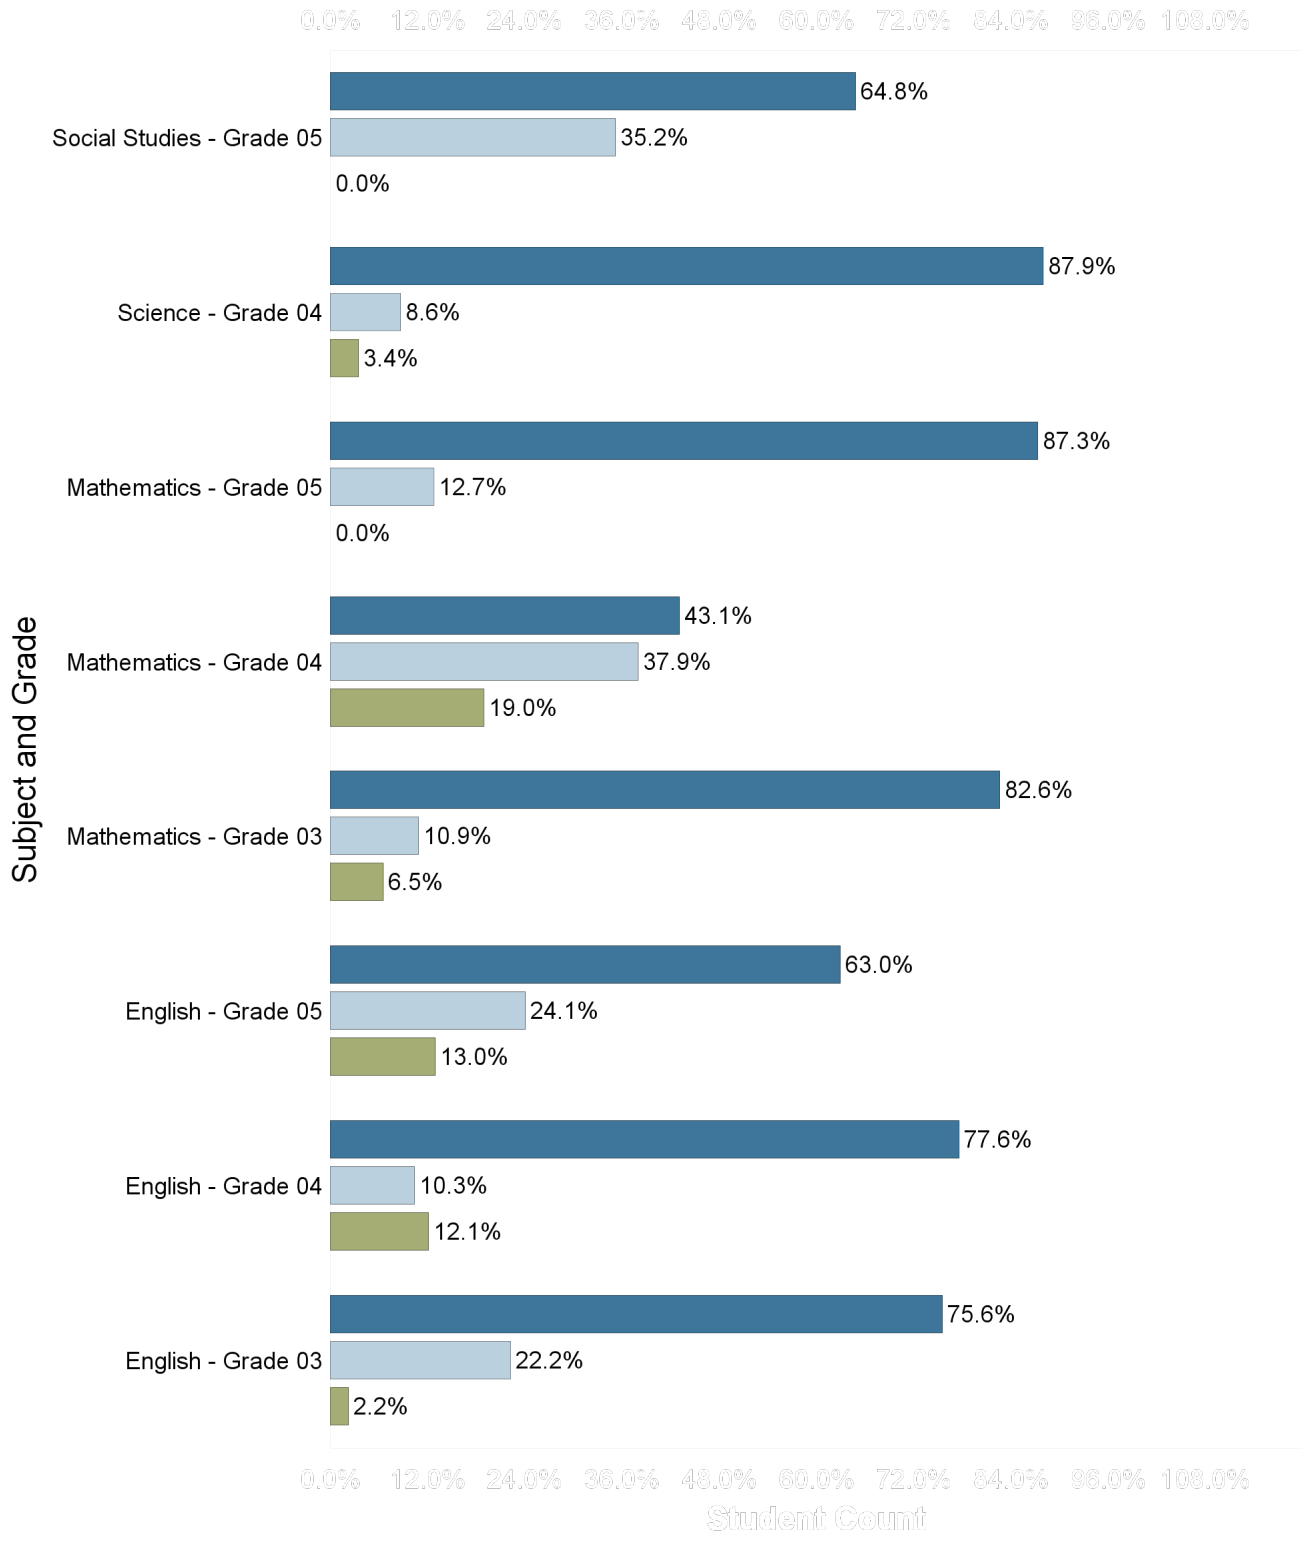

Young, Coleman A. Elementary

M-Step 2016-17 Proficiency

Young, Coleman A. Elementary

NWEA MAP Spring 2017 - Average RIT Score

National Norm 

Young, Coleman A. Elementary

Percentage of Student Meeting Growth Expectation Targets