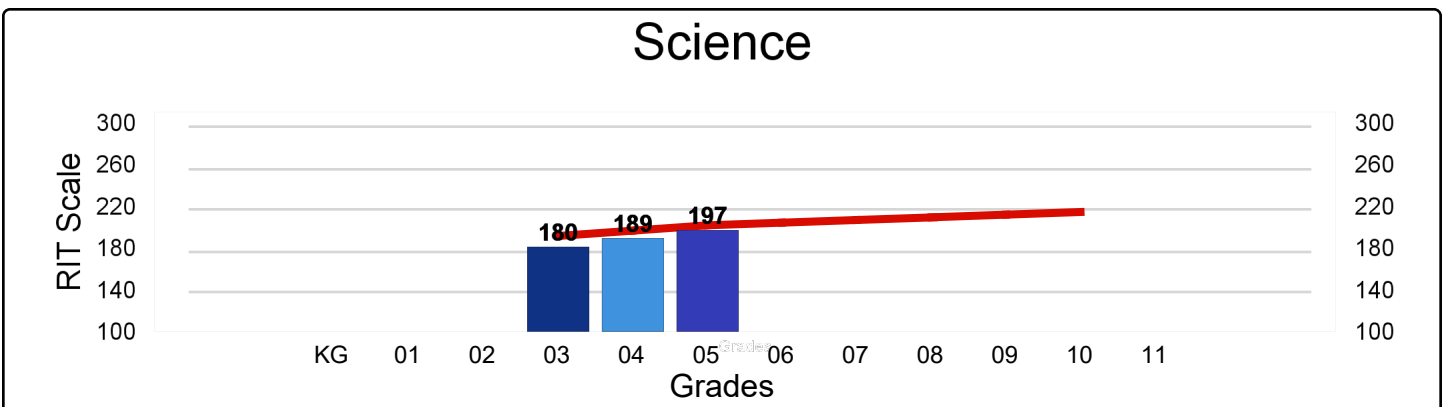

Young, Coleman A. Elementary

M-Step 2016-17 Proficiency

Young, Coleman A. Elementary

NWEA MAP Spring 2017 - Average RIT Score

National Norm 

Young, Coleman A. Elementary

Percentage of Student Meeting Growth Expectation Targets